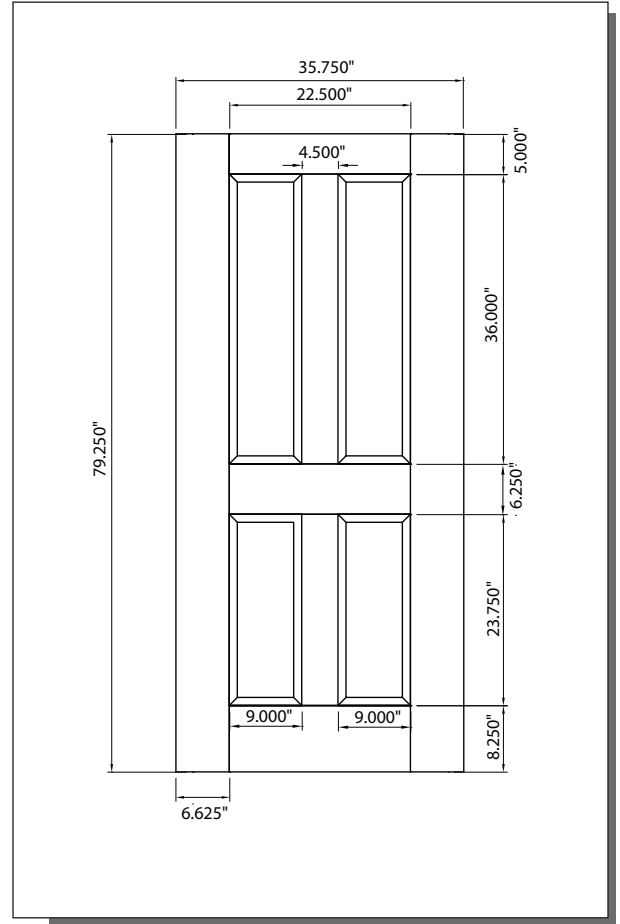

MODEL **DRW41** (2'-8", 2'-10", 3'-0" x 6'-8")

Matching Sidelite: **SLW60**

2'-8", 2'-10"

3'-0"

CUT-OUTS & GLASS INSERT AVAILABLE

A — distance from top of door to top of cut-out