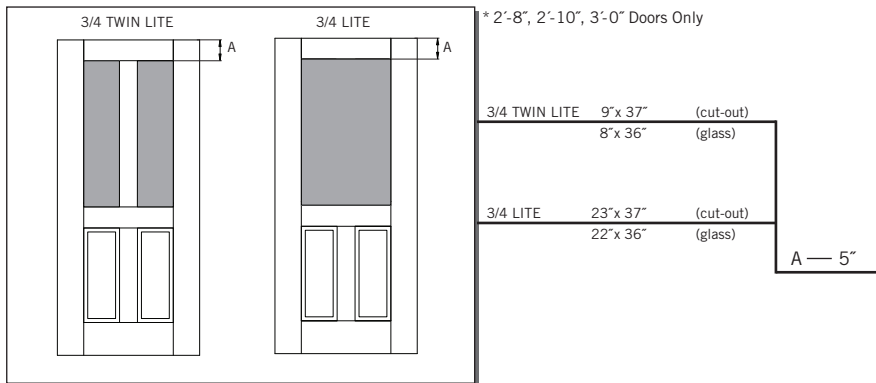

MODEL **DRW41** (2'-8", 2'-10", 3'-0" x 6'-8")

Matching Sidelite: **SLW60**

2'-8", 2'-10"

3'-0"

CUT-OUTS & GLASS INSERT AVAILABLE

A — distance from top of door to top of cut-out