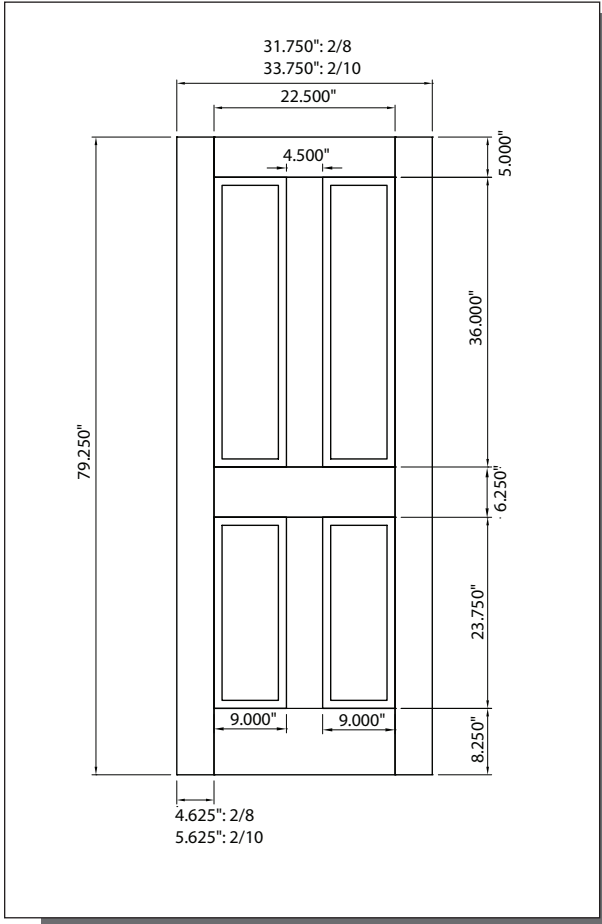

MODEL **DRW41** (2'-8", 2'-10", 3'-0" x 6'-8")

Matching Sidelite: **SLW60**

2'-8", 2'-10"

3'-0"

CUT-OUTS & GLASS INSERT AVAILABLE

A — distance from top of door to top of cut-out