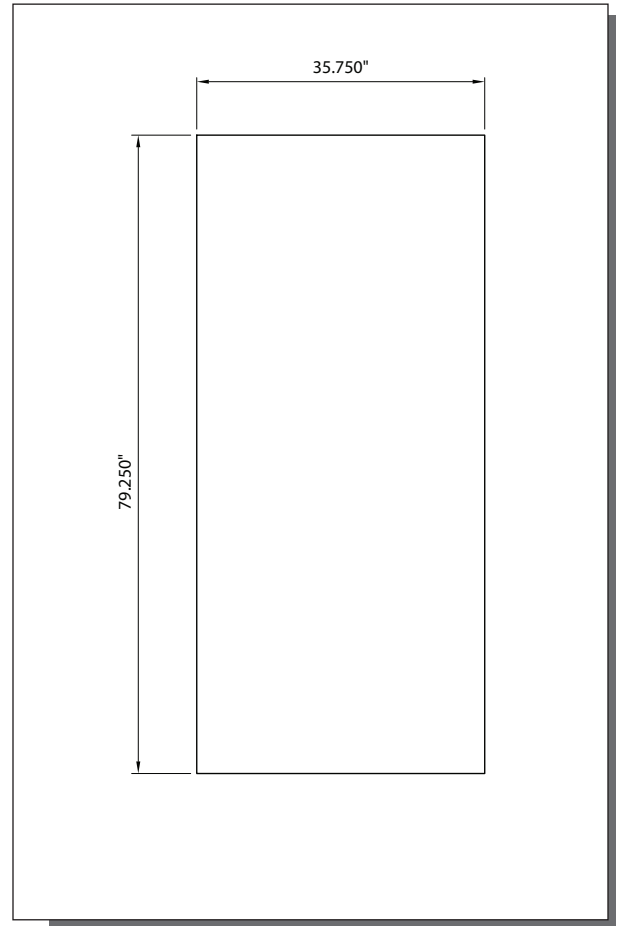

MODEL **DRW00** (2'-6", 2'-8", 2'-10", 3'-0" x 6'-8")

Matching Sidelite: **SLW00**

2'-6", 2'-8", 2'-10"

3'-0"

CUT-OUTS & GLASS INSERT AVAILABLE

FULL OVAL LITE	(glass)	A — 8"
FULL LITE	23" x 65" (cut-out)	A — 6"
*2'-8", 2'-10", 3'-0"	22" x 64" (glass)	
FULL LITE	21" x 65" (cut-out)	A — 6"
*2'-6"	20" x 64" (glass)	

A — distance from top of door to top of cut-out