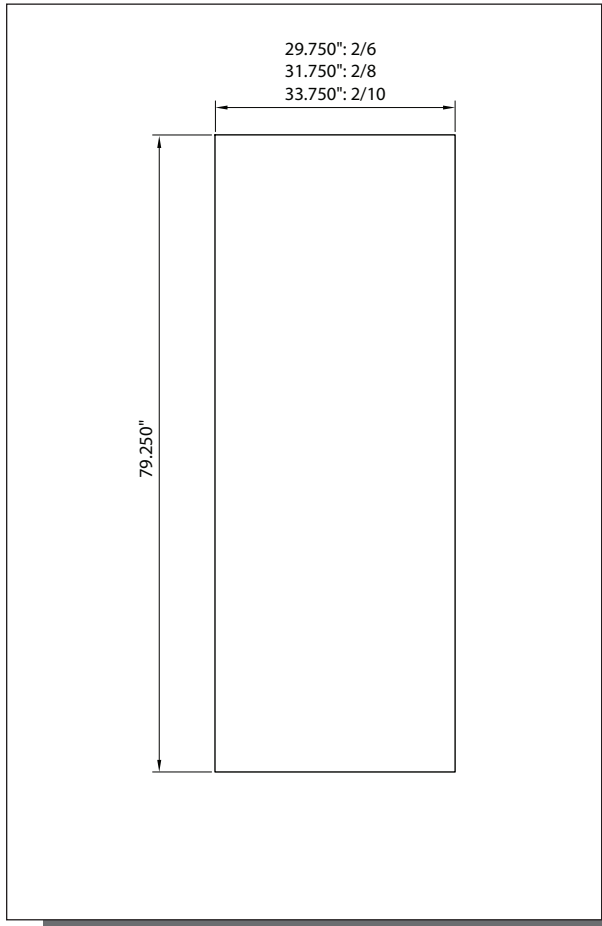

MODEL **DRW00** (2'-6", 2'-8", 2'-10", 3'-0" x 6'-8")

Matching Sidelite: **SLW00**

2'-6", 2'-8", 2'-10"

3'-0"

CUT-OUTS & GLASS INSERT AVAILABLE

FULL OVAL LITE	(glass)	A — 8"
FULL LITE	23" x 65" (cut-out)	A — 6"
*2'-8", 2'-10", 3'-0"	22" x 64" (glass)	
FULL LITE	21" x 65" (cut-out)	A — 6"
*2'-6"	20" x 64" (glass)	

A — distance from top of door to top of cut-out