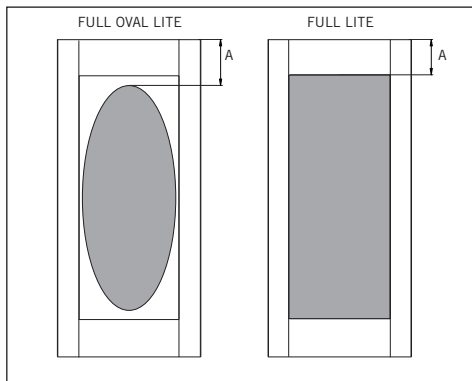

MODEL **DRW00** (2'-6", 2'-8", 2'-10", 3'-0" x 6'-8")

Matching Sidelite: **SLW00**

2'-6", 2'-8", 2'-10"

3'-0"

CUT-OUTS & GLASS INSERT AVAILABLE

FULL OVAL LITE	(glass)	A — 8"
FULL LITE	23" x 65" (cut-out)	A — 6"
*2'-8", 2'-10", 3'-0"	22" x 64" (glass)	
FULL LITE	21" x 65" (cut-out)	A — 6"
*2'-6"	20" x 64" (glass)	

A — distance from top of door to top of cut-out