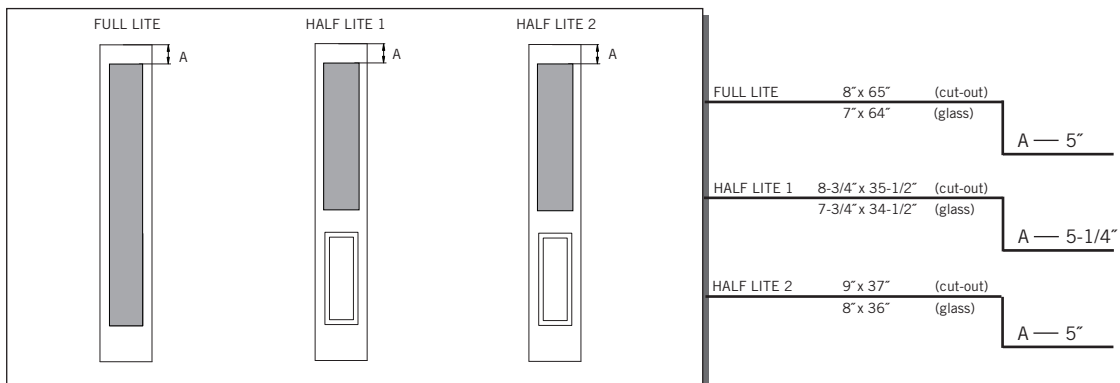

MODEL **SLS61** (1'-0", 1'-2" x 6'-8")

Matching Door: **DRS61**

1'-0"

1'-2"

CUT-OUTS & GLASS INSERT AVAILABLE

A — distance from top of door to top of cut-out