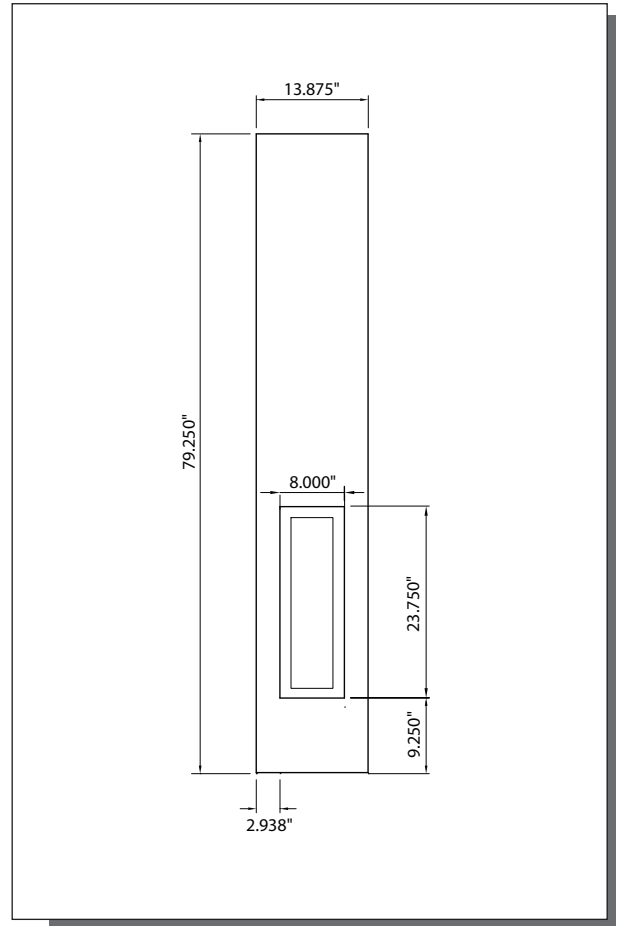

MODEL **SLS61** (1'-0", 1'-2" x 6'-8")

Matching Door: **DRS61**

1'-0"

1'-2"

CUT-OUTS & GLASS INSERT AVAILABLE

A — distance from top of door to top of cut-out