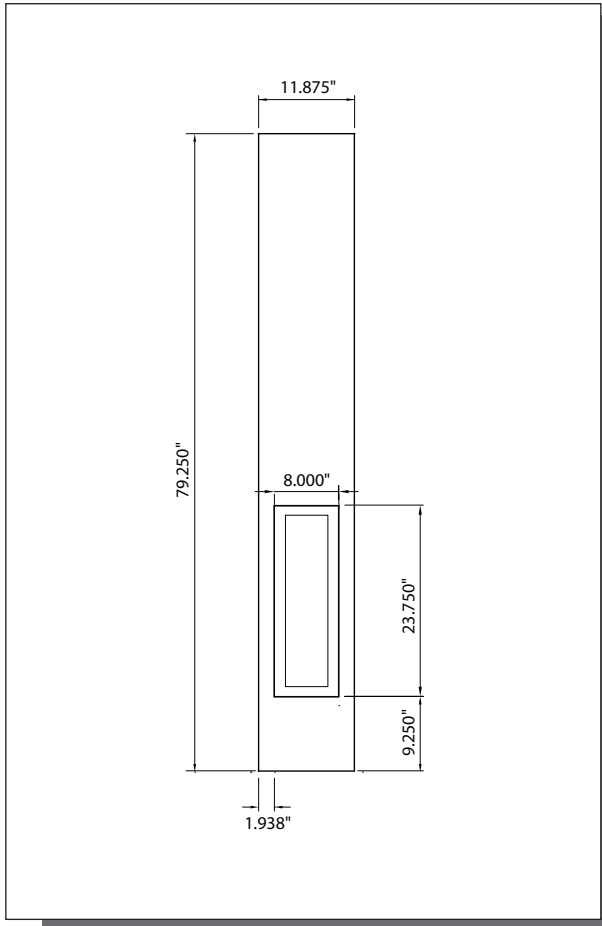

MODEL **SLS61** (1'-0", 1'-2" x 6'-8")

Matching Door: **DRS61**

1'-0"

1'-2"

CUT-OUTS & GLASS INSERT AVAILABLE

A — distance from top of door to top of cut-out