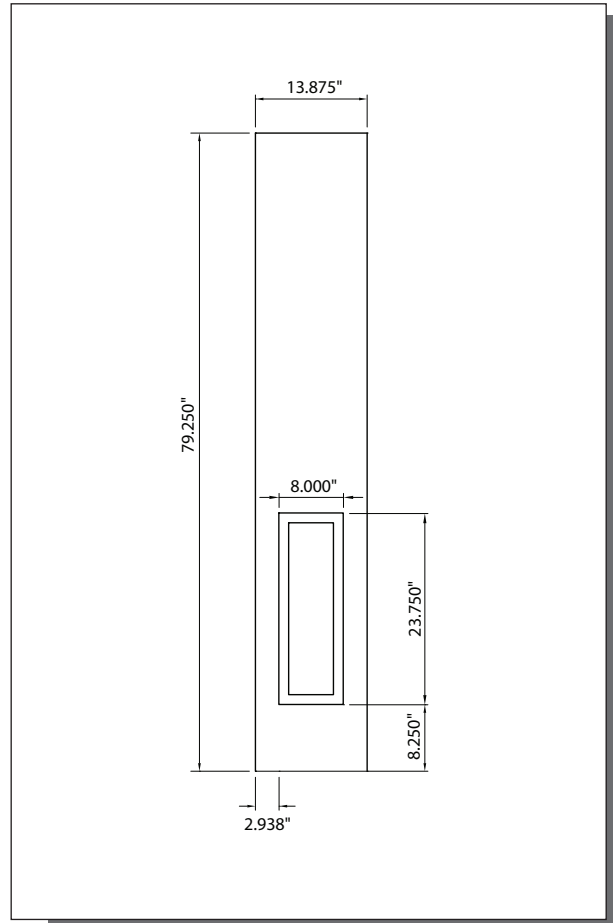

# 6/8 SMOOTH SKIN SIX PANEL SIDELITE

## MODEL SLS60 (1'-0", 1'-2" x 6'-8")

Matching Doors: **DRS60, DRS40, DRS41, DRS4E**

1'-0"

1'-2"

### CUT-OUTS & GLASS INSERT AVAILABLE

FULL LITE	8" x 65" (cut-out) 7" x 64" (glass)	A — 6"
HALF LITE 1	8-3/4" x 35-1/2" (cut-out) 7-3/4" x 34-1/2" (glass)	A — 5-1/4"
HALF LITE 2	9" x 37" (cut-out) 8" x 36" (glass)	A — 5"

A — distance from top of door to top of cut-out