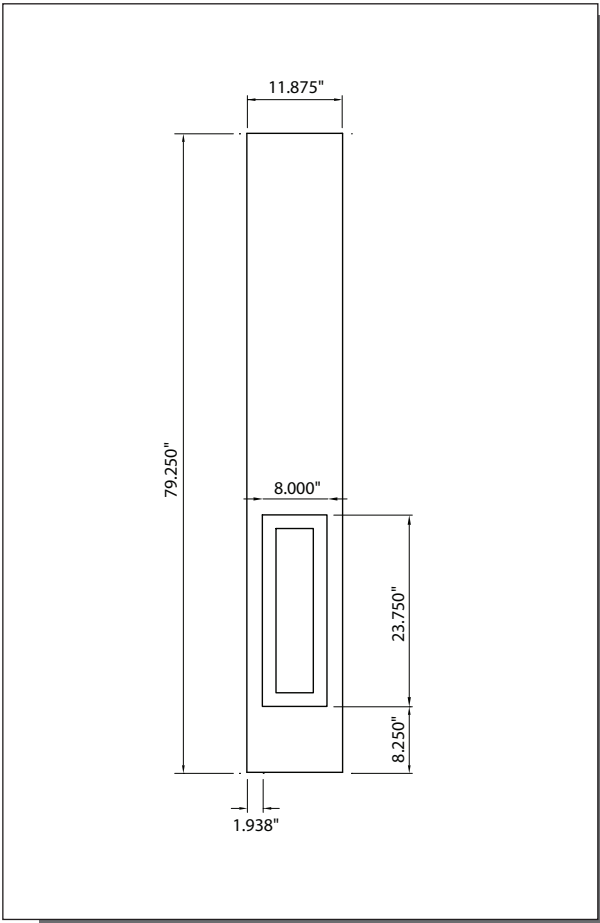

# 6/8 SMOOTH SKIN SIX PANEL SIDELITE

## MODEL SLS60 (1'-0", 1'-2" x 6'-8")

Matching Doors: **DRS60, DRS40, DRS41, DRS4E**

1'-0"

1'-2"

### CUT-OUTS & GLASS INSERT AVAILABLE

FULL LITE	8" x 65" (cut-out) 7" x 64" (glass)	A — 6"
HALF LITE 1	8-3/4" x 35-1/2" (cut-out) 7-3/4" x 34-1/2" (glass)	A — 5-1/4"
HALF LITE 2	9" x 37" (cut-out) 8" x 36" (glass)	A — 5"

A — distance from top of door to top of cut-out