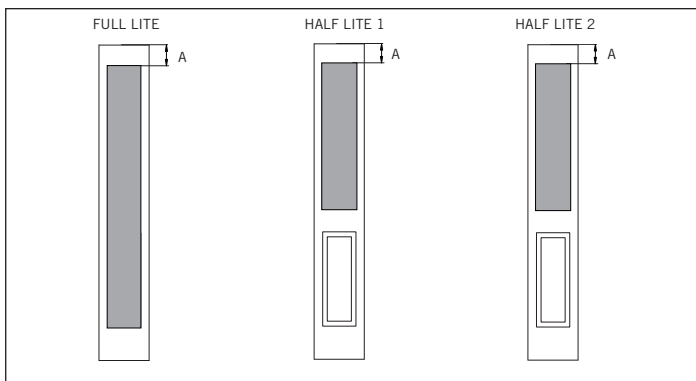

## MODEL SLS60 (1'-0", 1'-2" x 6'-8")

Matching Doors: **DRS60, DRS40, DRS41, DRS4E**

1'-0"

1'-2"

### CUT-OUTS & GLASS INSERT AVAILABLE

FULL LITE	8" x 65" (cut-out) 7" x 64" (glass)	A — 6"
HALF LITE 1	8-3/4" x 35-1/2" (cut-out) 7-3/4" x 34-1/2" (glass)	A — 5-1/4"
HALF LITE 2	9" x 37" (cut-out) 8" x 36" (glass)	A — 5"

A — distance from top of door to top of cut-out