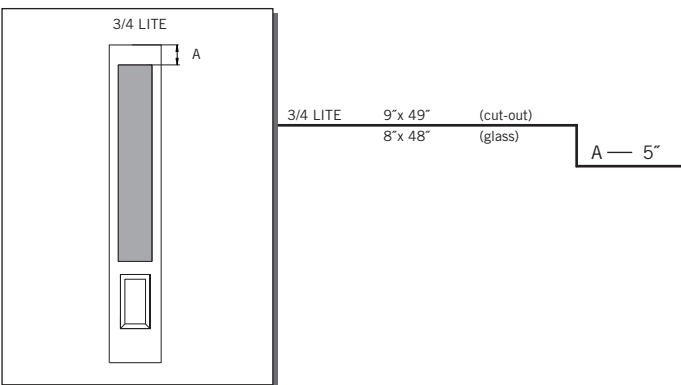

6/8 SMOOTH SKIN 3/4 ELITE SIDELITE

MODEL SLS3E (1'-0", 1'-2" x 6'-8")

Matching Door: **DRS3E**

1'-0"

1'-2"

CUT-OUTS & GLASS INSERT AVAILABLE

A — distance from top of door to top of cut-out