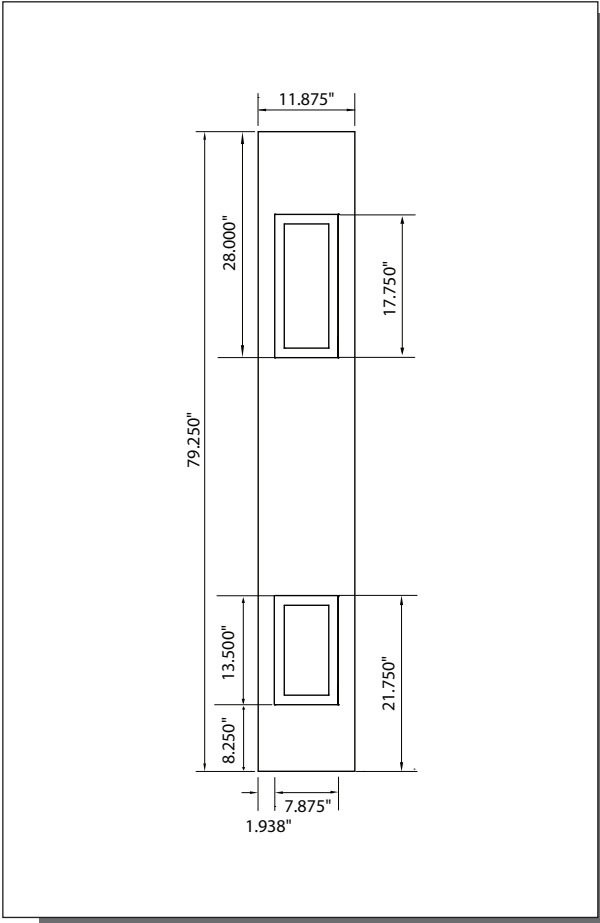

6/8 SMOOTH SKIN 3/4 ELITE SIDELITE

MODEL SLS3E (1'-0", 1'-2" x 6'-8")

Matching Door: **DRS3E**

1'-0"

1'-2"

CUT-OUTS & GLASS INSERT AVAILABLE

A — distance from top of door to top of cut-out