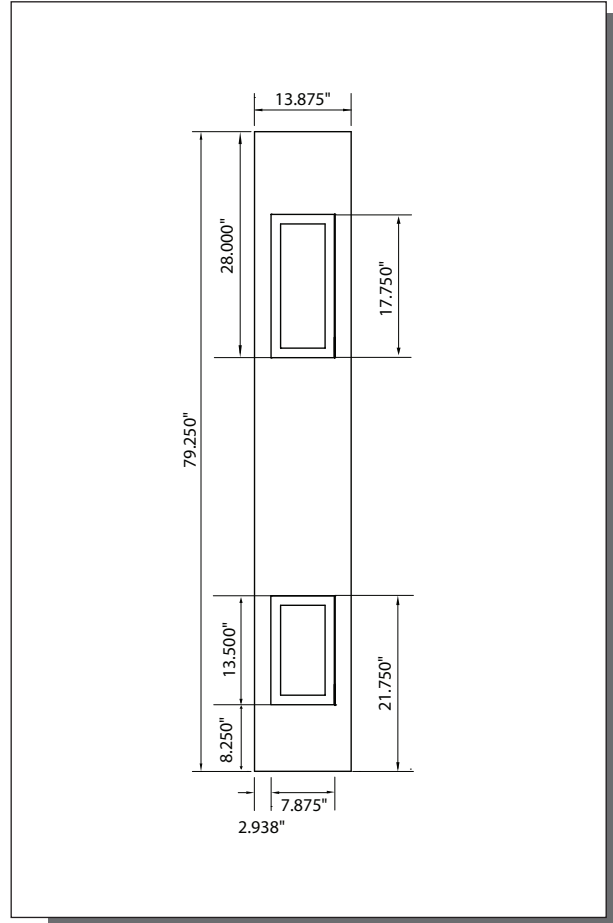

6/8 SMOOTH SKIN 3/4 ELITE SIDELITE

MODEL SLS3E (1'-0", 1'-2" x 6'-8")

Matching Door: **DRS3E**

1'-0"

1'-2"

CUT-OUTS & GLASS INSERT AVAILABLE

A — distance from top of door to top of cut-out