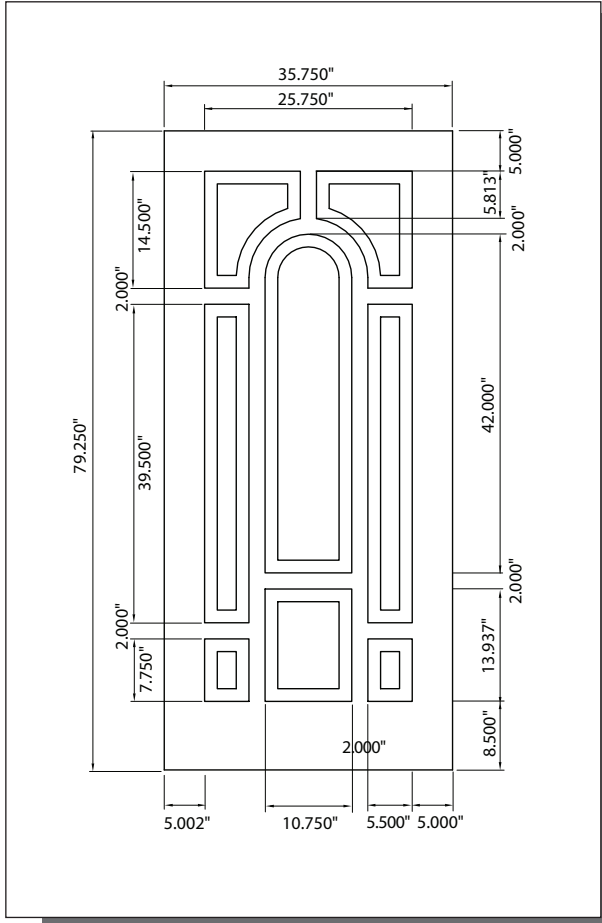

MODEL **DRS80** (3'-0" x 6'-8")

Matching Sidelite: **SLS80**

3'-0"

CUT-OUTS & GLASS INSERT AVAILABLE