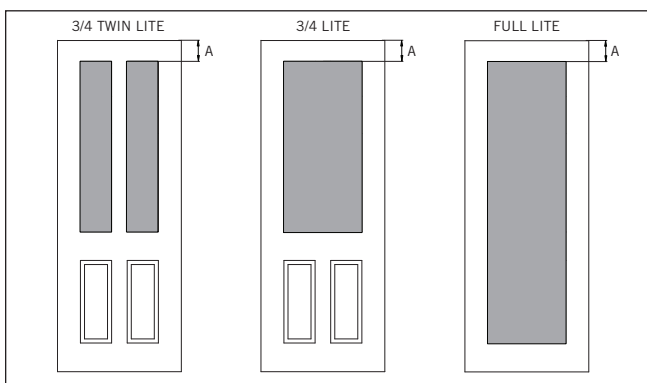

8/0 SMOOTH SKIN TRUE FOUR PANEL DOOR

MODEL **DRS4180** (2'-8", 3'-0" x 8'-0")

Matching Sidelite: **SLS4180**

2'-8"

3'-0"

CUT-OUTS & GLASS INSERT AVAILABLE

3/4 TWIN LITE	7" x 49"	(cut-out)
	8" x 48"	(glass)
3/4 LITE	23" x 49"	(cut-out)
	22" x 48"	(glass)
FULL LITE	23" x 81"	(cut-out)
	22" x 80"	(glass)

A — 6"

A — distance from top of door to top of cut-out