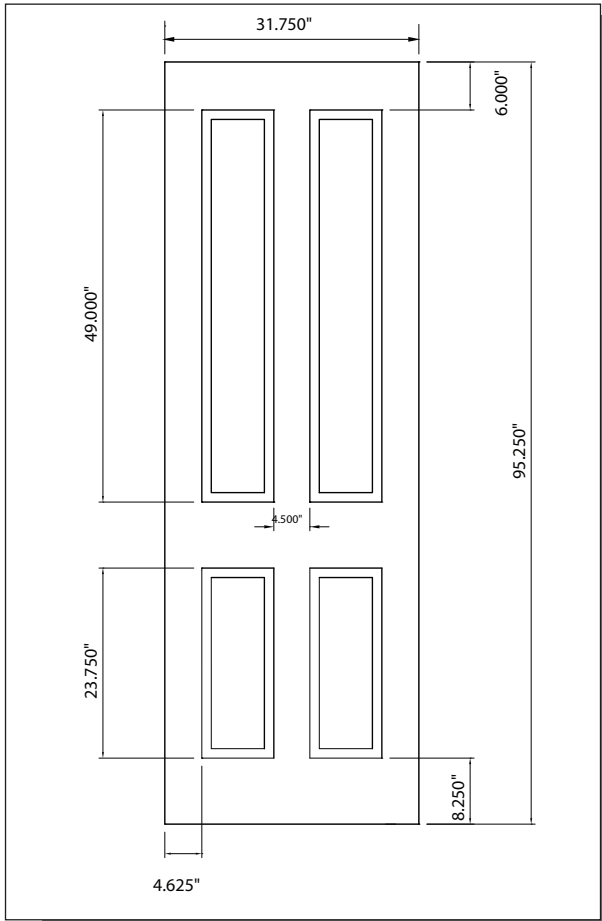

8/0 SMOOTH SKIN TRUE FOUR PANEL DOOR

MODEL **DRS4180** (2'-8", 3'-0" x 8'-0")

Matching Sidelite: **SLS4180**

2'-8"

3'-0"

CUT-OUTS & GLASS INSERT AVAILABLE

3/4 TWIN LITE	7" x 49"	(cut-out)
	8" x 48"	(glass)
3/4 LITE	23" x 49"	(cut-out)
	22" x 48"	(glass)
FULL LITE	23" x 81"	(cut-out)
	22" x 80"	(glass)

A — 6"

A — distance from top of door to top of cut-out