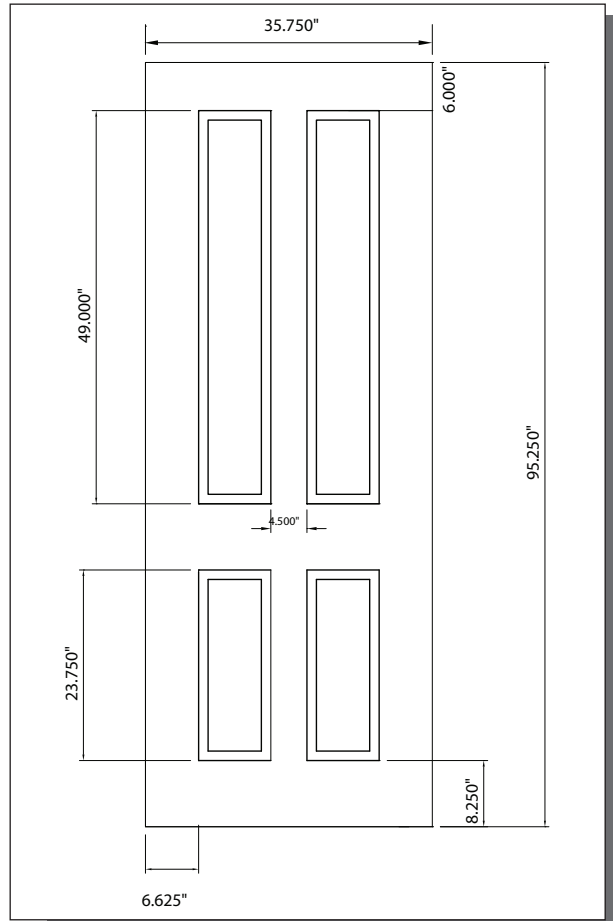

8/0 SMOOTH SKIN TRUE FOUR PANEL DOOR

MODEL **DRS4180** (2'-8", 3'-0" x 8'-0")

Matching Sidelite: **SLS4180**

2'-8"

3'-0"

CUT-OUTS & GLASS INSERT AVAILABLE

3/4 TWIN LITE	7" x 49"	(cut-out)
	8" x 48"	(glass)
3/4 LITE	23" x 49"	(cut-out)
	22" x 48"	(glass)
FULL LITE	23" x 81"	(cut-out)
	22" x 80"	(glass)

A — 6"

A — distance from top of door to top of cut-out