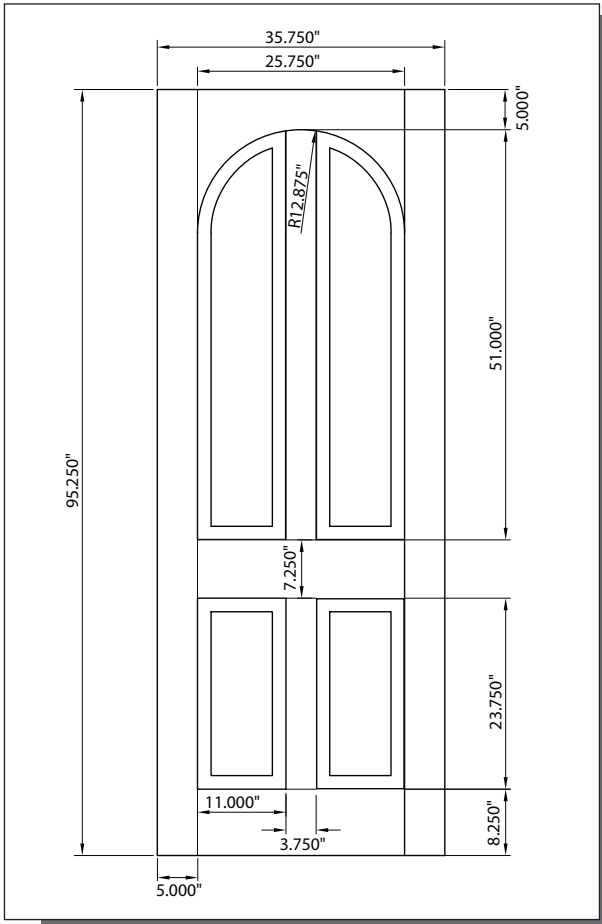

# 8/0 RUSTIC FOUR PANEL RADIUS RADIUS PANEL / SQUARE TOP

MODEL **DRA4R80** (3'-0", 3'-6" x 8'-0")

3'-0"

3'-6"