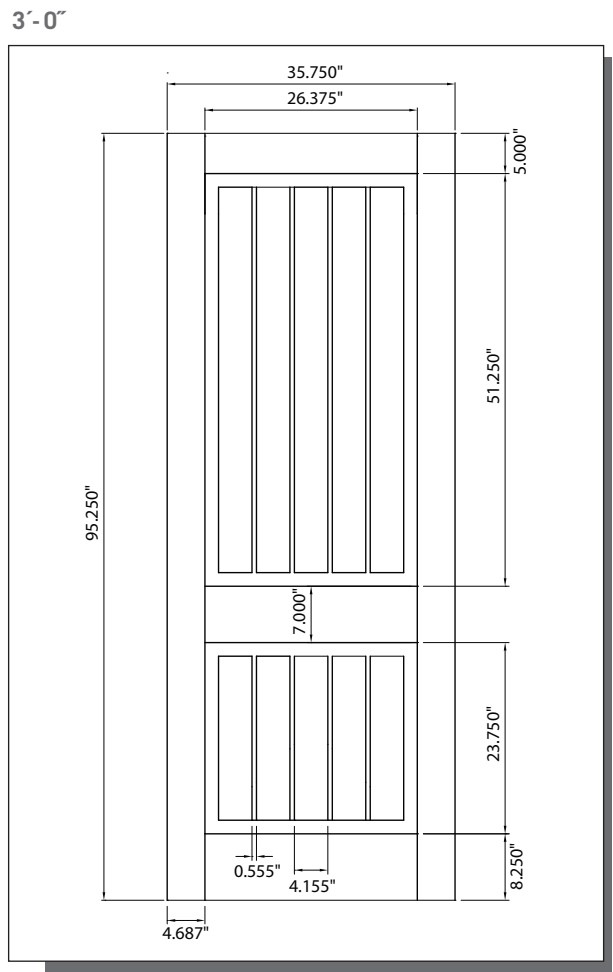

MODEL **DRA2P80** (3'-0", 3'-6" x 8'-0")

CUT-OUTS & GLASS INSERT AVAILABLE

A — distance from top of door to top of cut-out