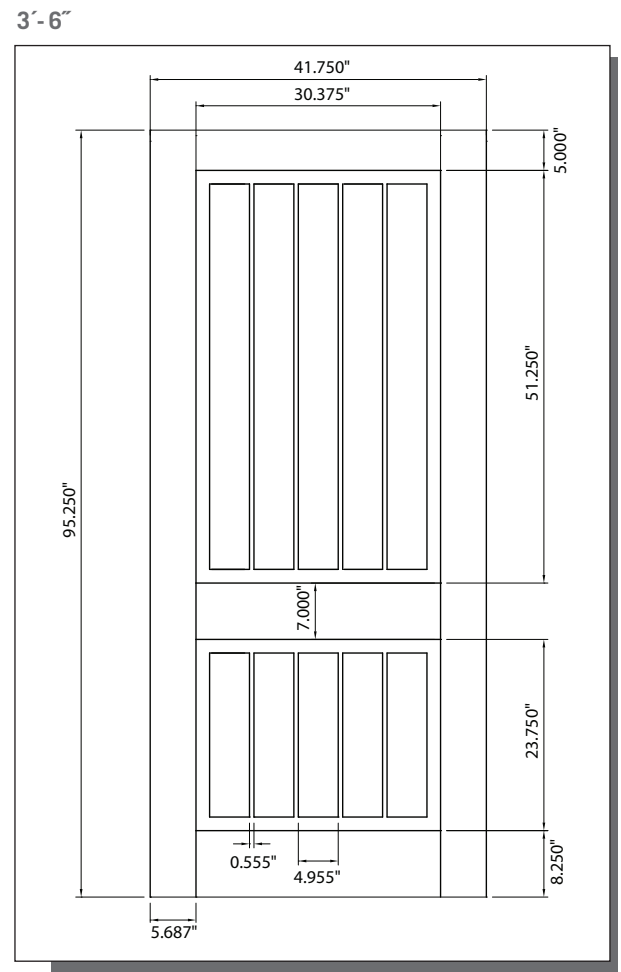

MODEL **DRA2P80** (3'-0", 3'-6" x 8'-0")

CUT-OUTS & GLASS INSERT AVAILABLE

A — distance from top of door to top of cut-out