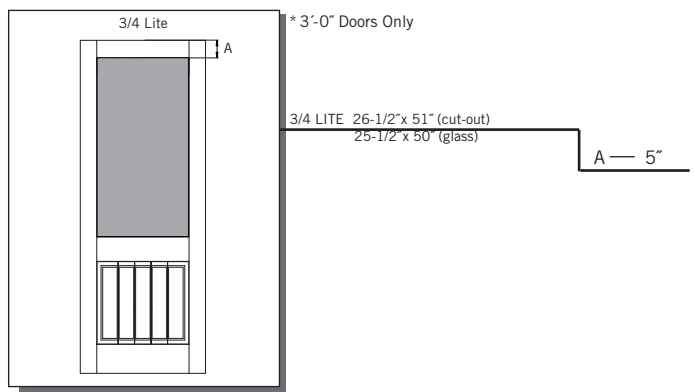

MODEL **DRA2P80** (3'-0", 3'-6" x 8'-0")

CUT-OUTS & GLASS INSERT AVAILABLE

A — distance from top of door to top of cut-out