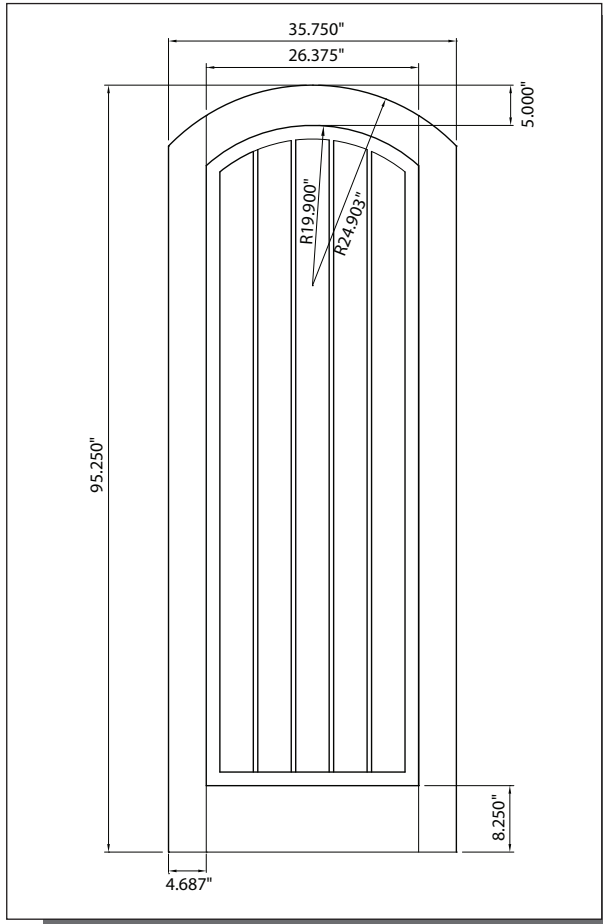

8/0 RUSTIC ONE PANEL DOOR ARCH PLANK / ARCH TOP

MODEL DRA1C80 (3'-0", 3'-6" x 8'-0")

3'-0"

3'-6"