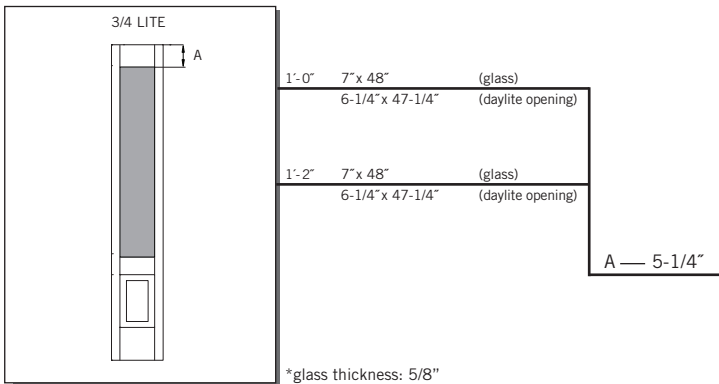

# 6/8 ONELITE FLUSH GLAZED 3/4 LITE SIDELITE

\*Mahogany & Smooth Skin

MODEL **SLM/SLS13** (1'-0", 1'-2" x 6'-8")

Matching Door: **DRM/DRS13**

1'-0"

1'-2"

## DAY LITE OPENING & GLASS INSERT AVAILABLE

\*glass available in Clear IG, LoE<sup>2</sup>

A — distance from top of door to top of cut-out