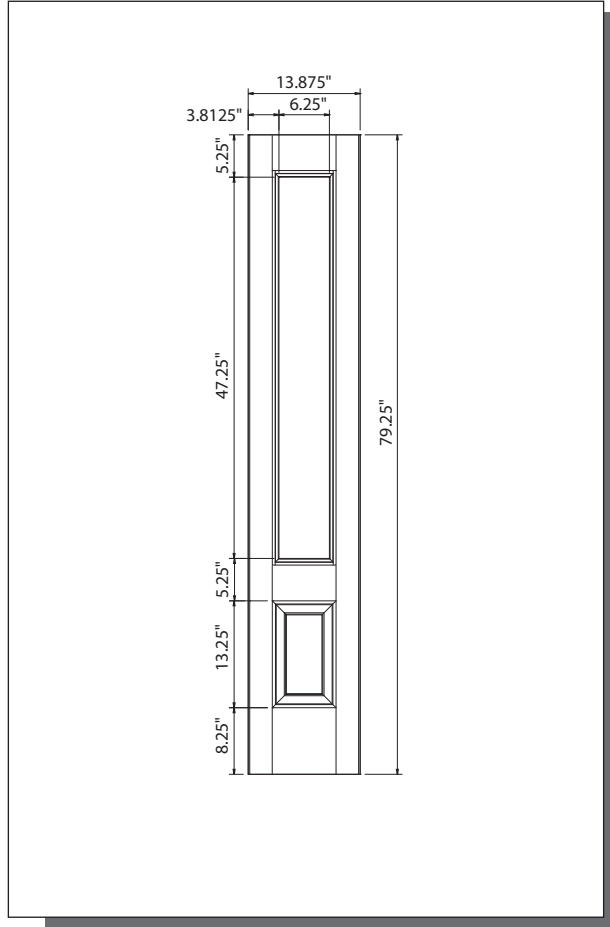

# 6/8 ONELITE FLUSH GLAZED 3/4 LITE SIDELITE

\*Mahogany & Smooth Skin

MODEL **SLM/SLS13** (1'-0", 1'-2" x 6'-8")

Matching Door: **DRM/DRS13**

1'-0"

1'-2"

## DAY LITE OPENING & GLASS INSERT AVAILABLE

\*glass available in Clear IG, LoE<sup>2</sup>

A — distance from top of door to top of cut-out