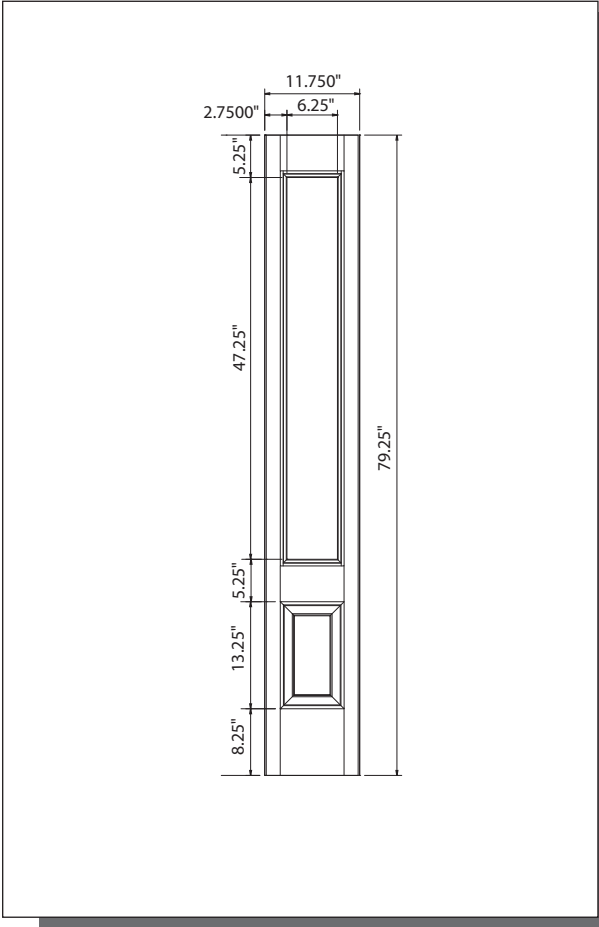

# 6/8 ONELITE FLUSH GLAZED 3/4 LITE SIDELITE

\*Mahogany & Smooth Skin

MODEL **SLM/SLS13** (1'-0", 1'-2" x 6'-8")

Matching Door: **DRM/DRS13**

1'-0"

1'-2"

## DAY LITE OPENING & GLASS INSERT AVAILABLE

\*glass available in Clear IG, LoE<sup>2</sup>

A — distance from top of door to top of cut-out