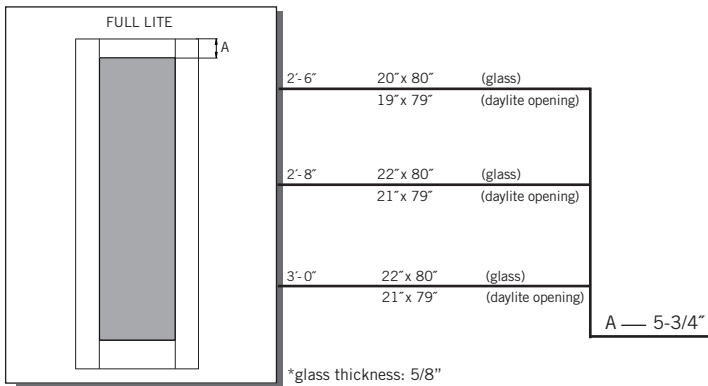

2'-6"

2'-8", 3'-0"

DAY LITE OPENING & GLASS INSERT AVAILABLE

*glass available in Clear IG, & LoE²

A — distance from top of door to top of cut-out