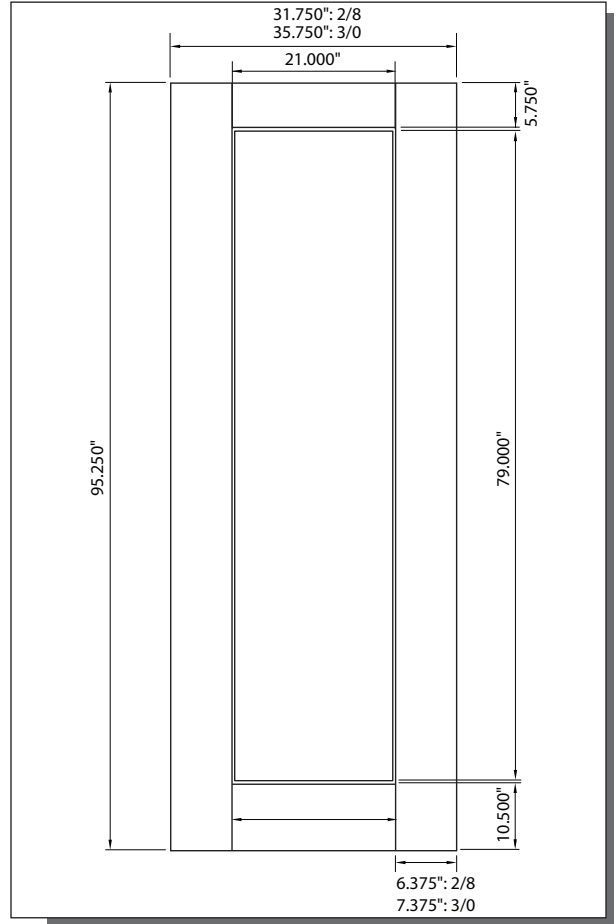

2'-6"

2'-8", 3'-0"

DAY LITE OPENING & GLASS INSERT AVAILABLE

*glass available in Clear IG, & LoE²

A — distance from top of door to top of cut-out