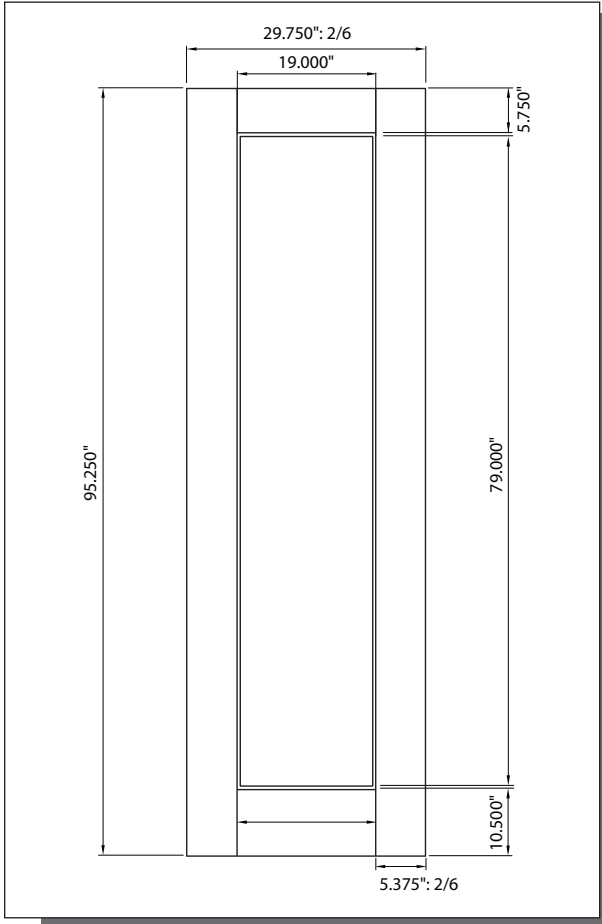

2'-6"

2'-8", 3'-0"

DAY LITE OPENING & GLASS INSERT AVAILABLE

*glass available in Clear IG, & LoE²

A — distance from top of door to top of cut-out