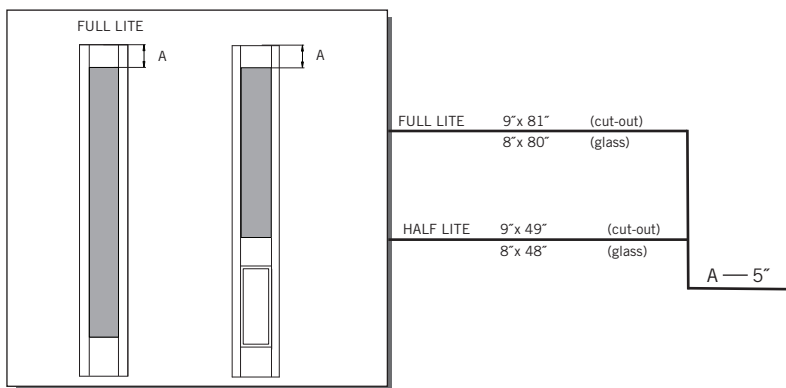

MODEL **SLM6080** (1'-0", 1'-2" x 8'-0")

Matching Doors: **DRM6080**

1'-0"

1'-2"

CUT-OUTS & GLASS INSERT AVAILABLE

A — distance from top of door to top of cut-out