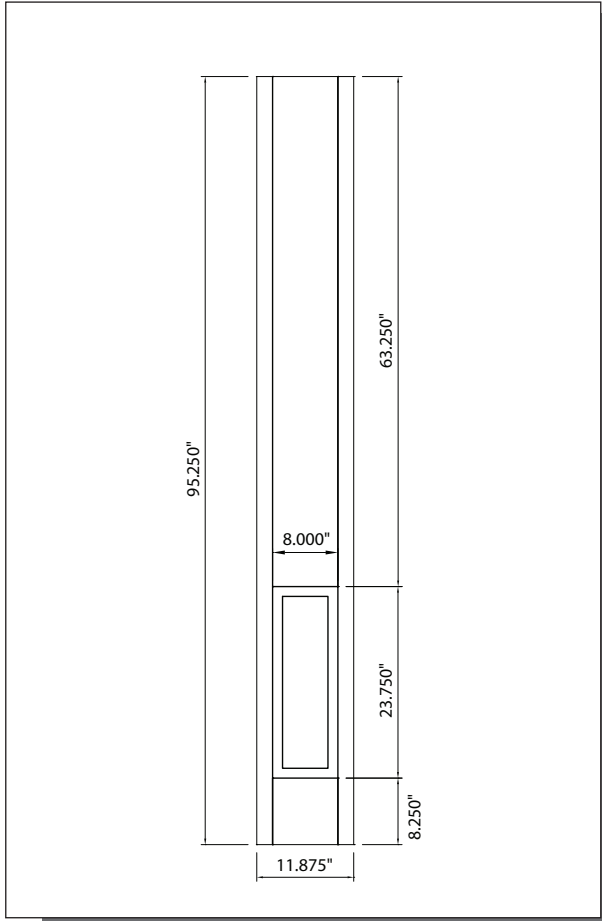

MODEL **SLM6080** (1'-0", 1'-2" x 8'-0")

Matching Doors: **DRM6080**

1'-0"

1'-2"

CUT-OUTS & GLASS INSERT AVAILABLE

A — distance from top of door to top of cut-out