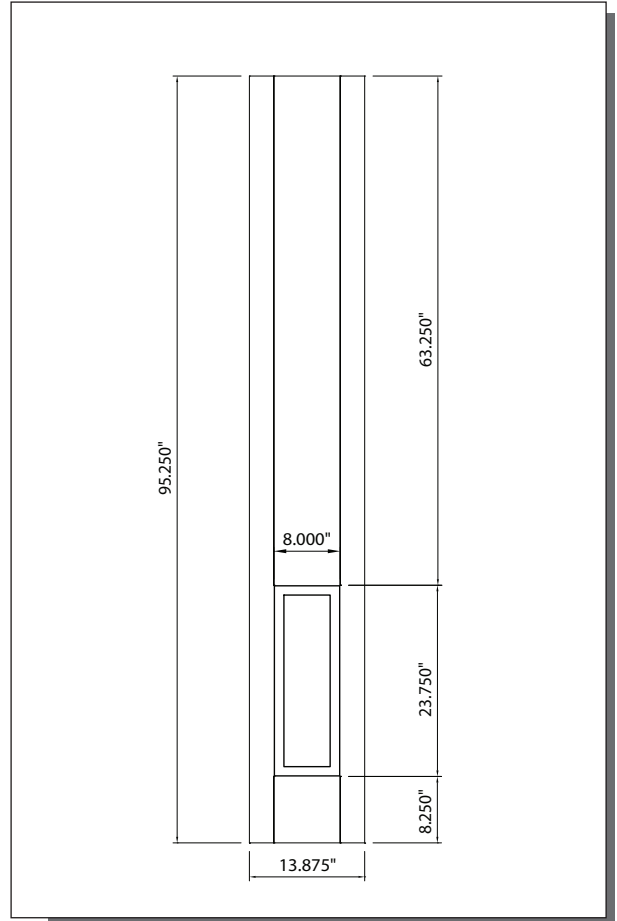

MODEL **SLM6080** (1'-0", 1'-2" x 8'-0")

Matching Doors: **DRM6080**

1'-0"

1'-2"

CUT-OUTS & GLASS INSERT AVAILABLE

A — distance from top of door to top of cut-out