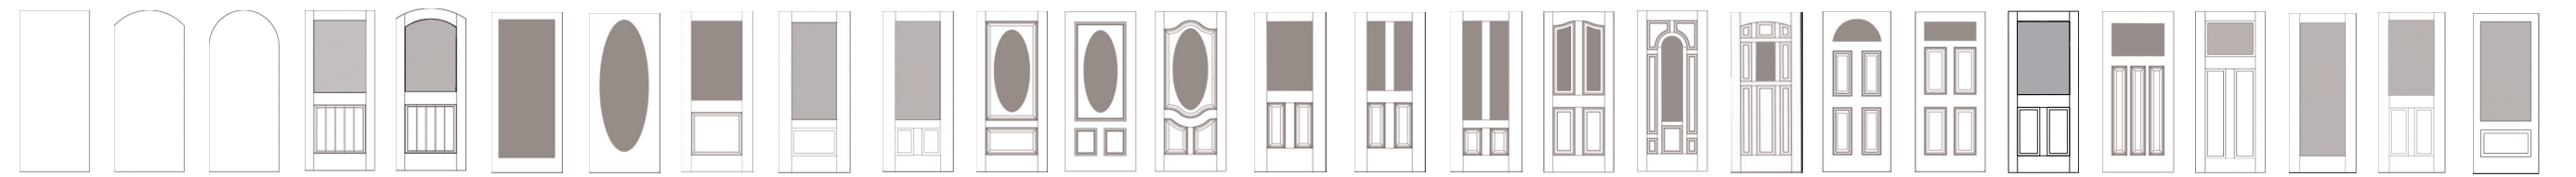

DOOR STYLES: 6/8, 7/0 (All sidelites qualify except full lite)

GLASS DESIGNS

	DRG/DRS/DRM/DRA/DRW	344 24-1/8 x 38	3R4 24-1/8 x 38	FL7 22 X 64	F01 FULL OVAL	HL4 22 X 36	342 22 X 48	343 25 X 48	3V2 3/4 OVAL	3V2 3/4 OVAL	3V2 3/4 OVAL	HL4 22 X 36	HL2 8 X 36	341 8 X 48	EYR/EYL EYEBROW	8C2 9-3/4 X 41	9P1 7-1/2 X 18-1/2	HR1 22 X 10	TL1 25-1/2 X 8-1/4	HL5 25 X 34-1/2	TL3 25 X 15
RUSTIC SERIES																					
PRISCILLA (WROUGHT IRON)																					
CAMILIA (WROUGHT IRON)																					
MAHOGANY SERIES																					
BRENTWOOD	0.16 0.01																				
CASTILE																					
LUMINANCE																					
TIFFANY																					
PRINCESS																					
CHANTALLE																					
DIAMOND																					
MILLENIUM																					
SPRING																					
RADIANCE																					
WOODGRAIN SERIES																					
BRENTWOOD	0.16 0.01																				
CASTILE																					
LUMINANCE																					
TIFFANY																					
PRINCESS																					
CHANTALLE																					
DIAMOND																					
MILLENIUM																					
SPRING																					
METROPOLIS																					
MILANO																					
GRENADA																					
CAMELIA																					
PRISCILLA																					
RADIANCE																					
FIR GRAIN SERIES																					
CLEAR IG																					
SPRING																					
METROPOLIS																					
TRUE WHITE OAK SERIES																					
SMOOTH SKIN SERIES																					
CLEAR IG	0.16 0.01																				
BRENTWOOD																					
CASTILE																					
LUMINANCE																					
TIFFANY																					
PRINCESS																					
CHANTALLE																					
DIAMOND																					
MILLENIUM																					
SPRING																					
METROPOLIS																					
MILANO																					
GRENADA																					
CAMELIA																					
PRISCILLA																					
RADIANCE																					
ONELITE SERIES																					
CLEAR IG																					
LoE ²																					