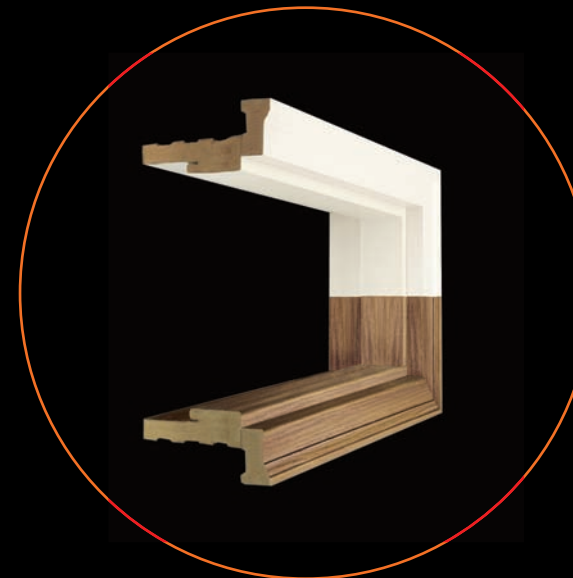

- 20 Minute Warnock Hersey Fire Rating Approval
- Great for Single and Multi-family Homes, and Light Commercial Applications.
- Earns Tax Credits for Using Plastpro Energy Efficient Fiberglass Door
- More Affordable

FIRE RATED PF™ FRAMES

- CLOSED CELLULAR STRUCTURE
- RIGID POLY-FIBER FORMULATION
- TWICE THE SCREW-HOLDING POWER
- EASILY MACHINED
- VARIOUS LENGTHS