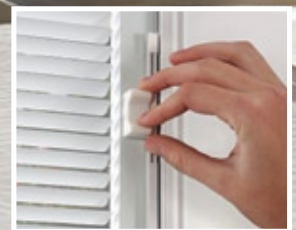

Simply Beautiful

Blinds Between Glass – Plastpro Flush Glazed Mini-Blinds

- Precisely control light and privacy
- Ideal for patios and decks
- Enclosed blinds are dust-free and maintenance-free
- No unsightly screw holes
- No damage caused by mounting exterior blinds

Enjoy the view you love, the privacy you desire and everything in between.

www.plastproinc.com

Easily raise, lower & tilt

Booth #W621

KNOW THE BEAUTY OF INNOVATION