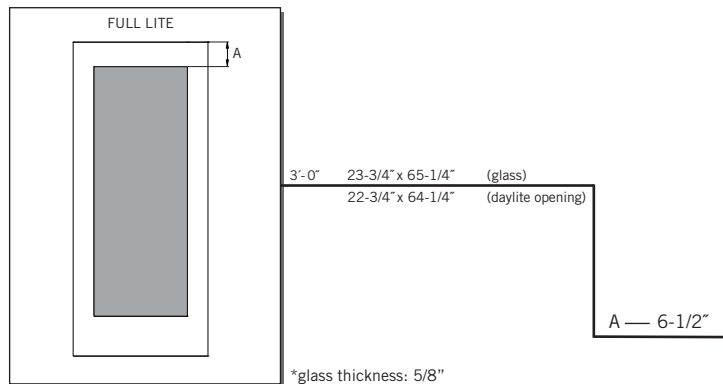

# 6/8 ONELITE FLUSH GLAZED ADA DOOR

\*Smooth Skin

MODEL DRS11 (3'-0" x 6'-8")

## DAY LITE OPENING & GLASS INSERT AVAILABLE

\*glass available in Clear IG, LOE<sup>2</sup>, 1" Sound Barrier Glass

A — distance from top of door to top of cut-out

3'-0"

**DAY LITE OPENING & GLASS INSERT AVAILABLE**

\*glass available in Clear IG, LOE<sup>2</sup>, 1" Sound Barrier Glass

A — distance from top of door to top of cut-out

# 8/0 ONELITE FLUSH GLAZED ADA DOOR

\*Smooth Skin

MODEL **DRS1180** (3'-0" x 8'-0")

3'-0"