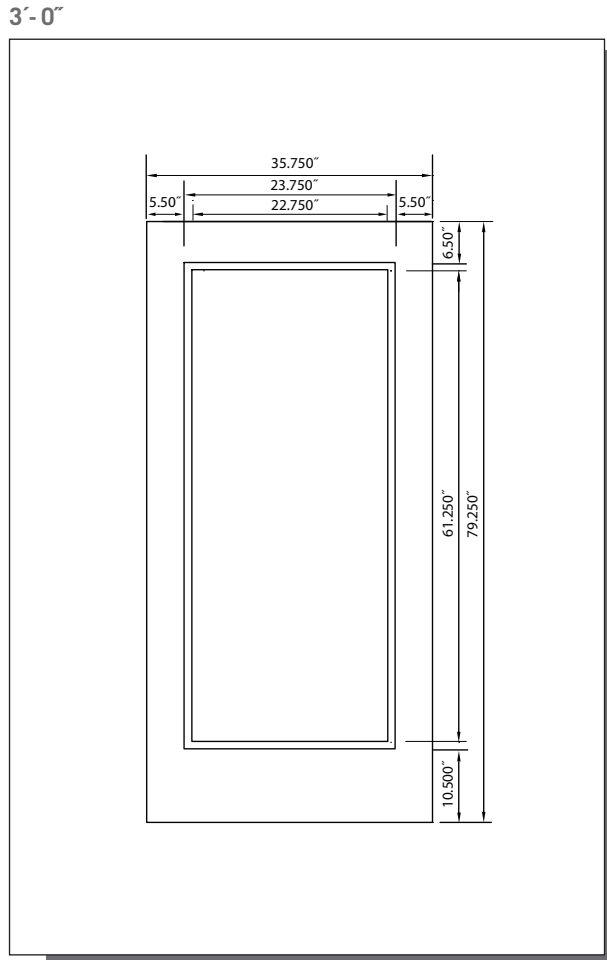

# 6/8 ONELITE FLUSH GLAZED ADA DOOR

\*Smooth Skin

MODEL DRS11 (3'-0" x 6'-8")

## DAY LITE OPENING & GLASS INSERT AVAILABLE

\*glass available in Clear IG, LOE<sup>2</sup>, 1" Sound Barrier Glass

A — distance from top of door to top of cut-out

3'-0"

**DAY LITE OPENING & GLASS INSERT AVAILABLE**

\*glass available in Clear IG, LOE<sup>2</sup>, 1" Sound Barrier Glass

A — distance from top of door to top of cut-out

# 8/0 ONELITE FLUSH GLAZED ADA DOOR

\*Smooth Skin

MODEL **DRS1180** (3'-0" x 8'-0")

3'-0"