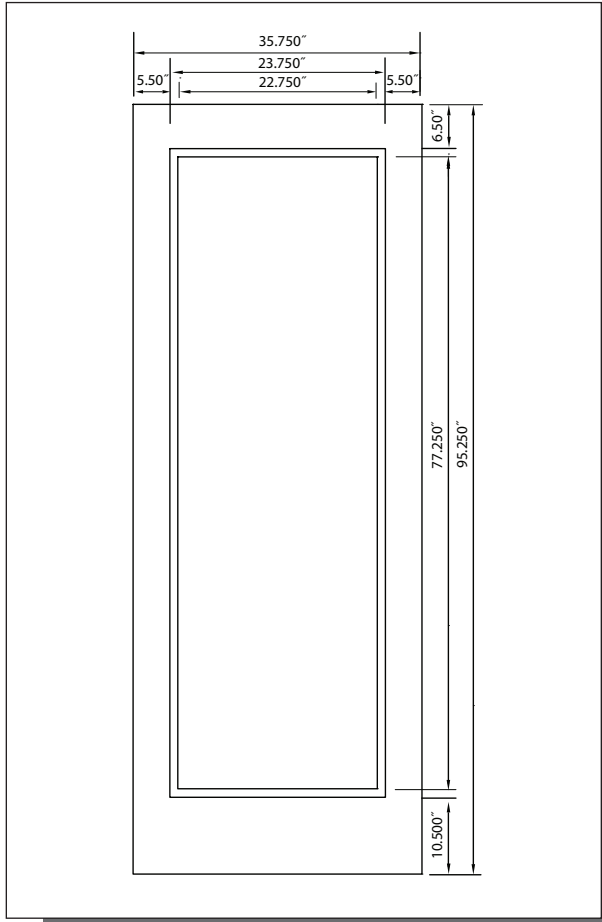

# 6/8 ONELITE FLUSH GLAZED ADA DOOR

\*Smooth Skin

MODEL DRS11 (3'-0" x 6'-8")

\*glass available in Clear IG, LOE<sup>2</sup>, 1" Sound Barrier Glass

A — distance from top of door to top of cut-out

# 8/0 ONELITE FLUSH GLAZED ADA DOOR

\*Smooth Skin

MODEL **DRS1180** (3'-0" x 8'-0")

3'-0"

## DAY LITE OPENING & GLASS INSERT AVAILABLE

\*glass available in Clear IG, LOE<sup>2</sup>, 1" Sound Barrier Glass

A — distance from top of door to top of cut-out