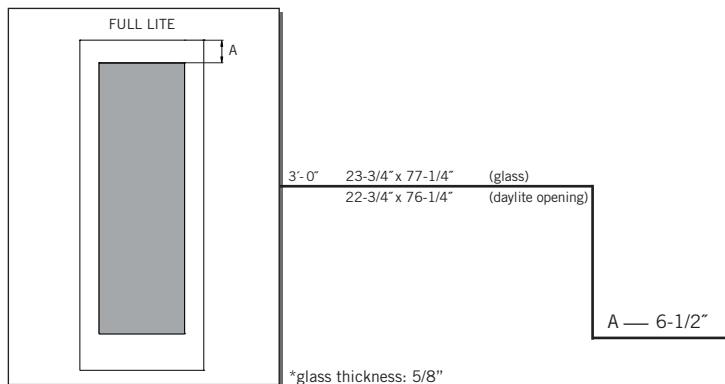

# 6/8 ONELITE FLUSH GLAZED ADA DOOR

\*Smooth Skin

MODEL DRS11 (3'-0" x 6'-8")

\*glass available in Clear IG, LOE<sup>2</sup>, 1" Sound Barrier Glass

A — distance from top of door to top of cut-out

# 8/0 ONELITE FLUSH GLAZED ADA DOOR

\*Smooth Skin

MODEL **DRS1180** (3'-0" x 8'-0")

3'-0"

## DAY LITE OPENING & GLASS INSERT AVAILABLE

\*glass available in Clear IG, LOE<sup>2</sup>, 1" Sound Barrier Glass

A — distance from top of door to top of cut-out