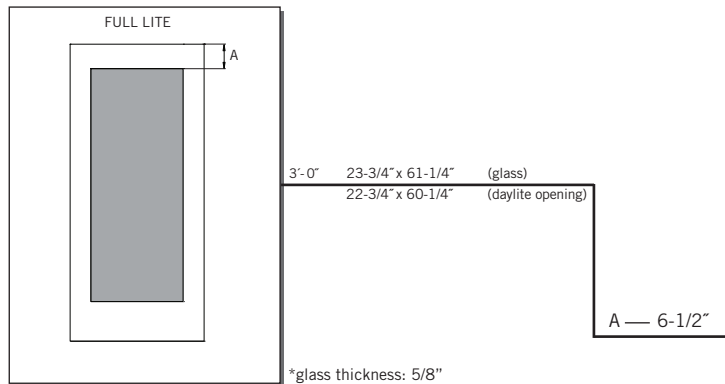

# 6/8 ONELITE FLUSH GLAZED ADA DOOR

\*Smooth Skin

MODEL DRS11 (3'-0" x 6'-8")

## DAY LITE OPENING & GLASS INSERT AVAILABLE

\*glass available in Clear IG, LOE<sup>2</sup>, 1" Sound Barrier Glass

A — distance from top of door to top of cut-out

3'-0"

**DAY LITE OPENING & GLASS INSERT AVAILABLE**

\*glass available in Clear IG, LOE<sup>2</sup>, 1" Sound Barrier Glass

A — distance from top of door to top of cut-out

# 8/0 ONELITE FLUSH GLAZED ADA DOOR

\*Smooth Skin

MODEL **DRS1180** (3'-0" x 8'-0")

3'-0"