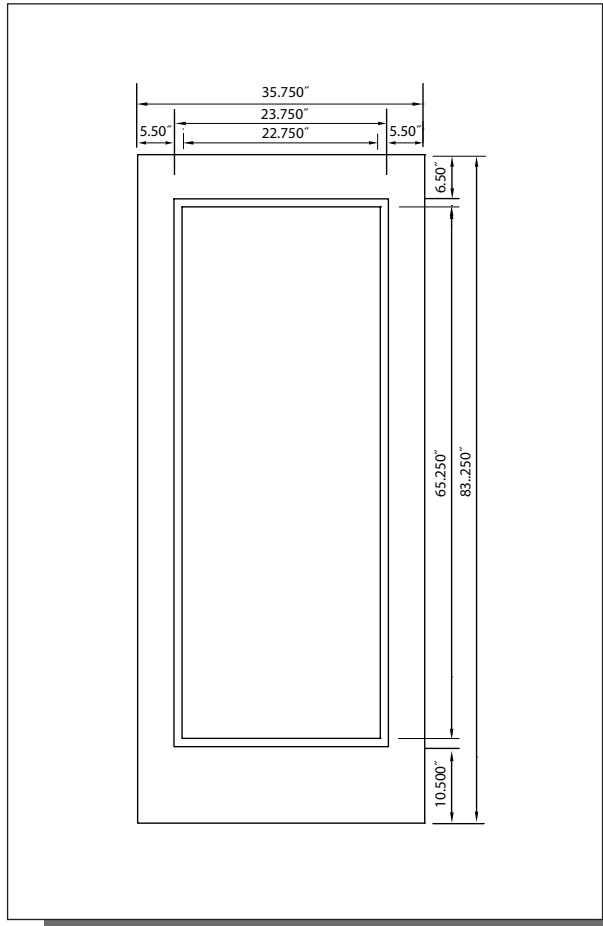

# 6/8 ONELITE FLUSH GLAZED ADA DOOR

\*Smooth Skin

MODEL DRS11 (3'-0" x 6'-8")

## DAY LITE OPENING & GLASS INSERT AVAILABLE

\*glass available in Clear IG, LOE<sup>2</sup>, 1" Sound Barrier Glass

A — distance from top of door to top of cut-out

3'-0"

**DAY LITE OPENING & GLASS INSERT AVAILABLE**

\*glass available in Clear IG, LOE<sup>2</sup>, 1" Sound Barrier Glass

A — distance from top of door to top of cut-out

# 8/0 ONELITE FLUSH GLAZED ADA DOOR

\*Smooth Skin

MODEL **DRS1180** (3'-0" x 8'-0")

3'-0"