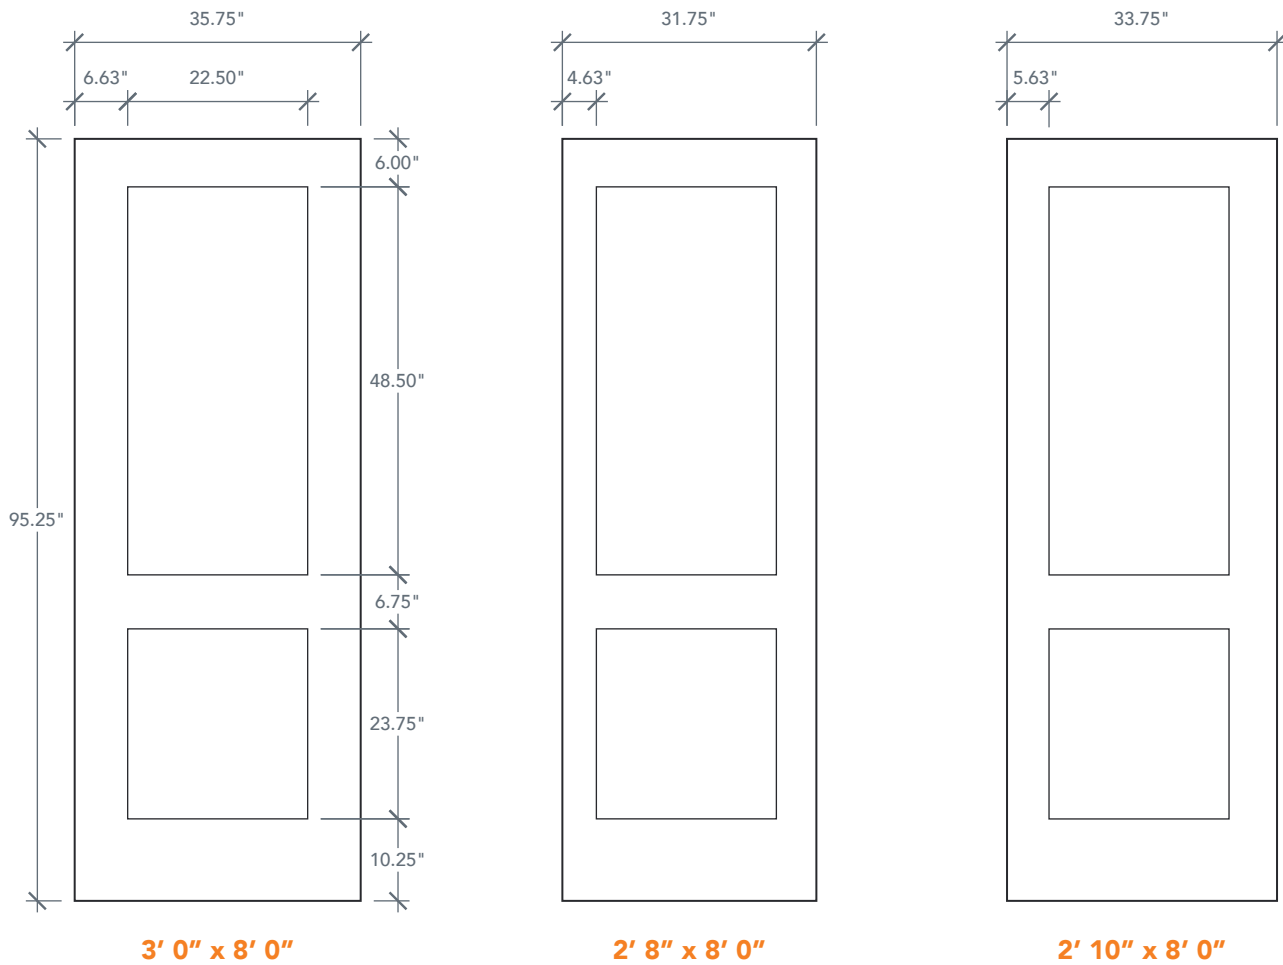

8'0" DRS2K80 TWO PANEL DOOR

SMOOTH

SHAKER PROFILE

CRAFTSMAN SERIES

2022 PLASTPRO SPECBOOK PAGE: 26

AVAILABLE SIZING

ARTWORK SCALE: 1/2"=1'

NOTE: BY REQUEST, DOOR HEIGHT COMES IN VARYING DIMENSIONS TO A MINIMUM OF 95". EXCESS WILL BE TAKEN FROM BOTTOM RAIL. ALL OTHER DIMENSIONS WILL REMAIN THE SAME.