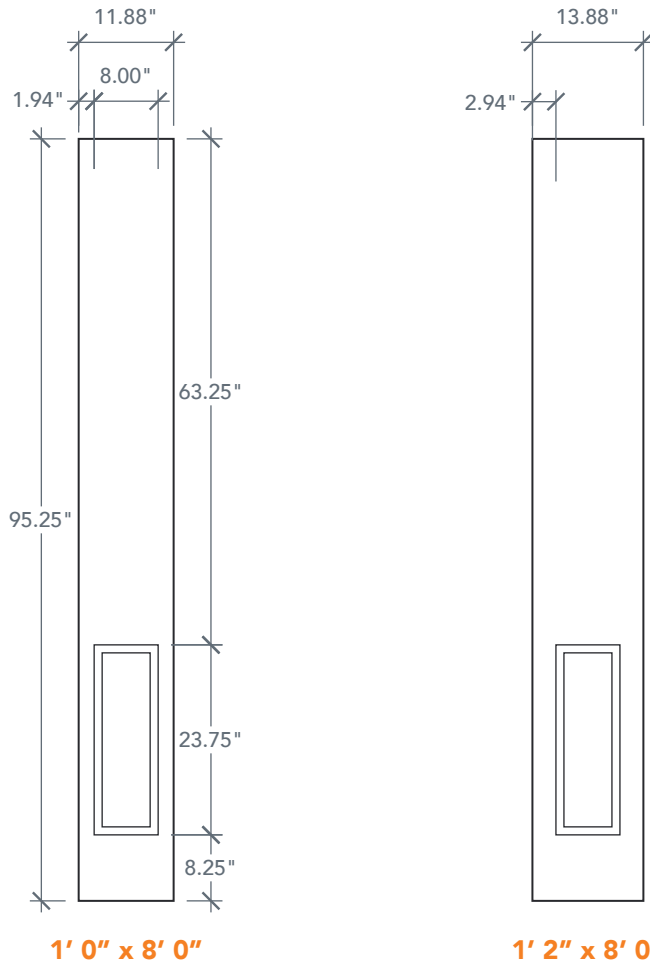

8'0" SLS4180 FOUR PANEL SIDELITE

SMOOTH SERIES
2024 PLASTPRO SPECBOOK PAGE: 155

AVAILABLE SIZING

ARTWORK SCALE: 1/2"=1'

NOTE: BY REQUEST, SIDELITE HEIGHT COMES IN VARYING DIMENSIONS TO A MINIMUM OF 95". EXCESS WILL BE TAKEN FROM BOTTOM RAIL. ALL OTHER DIMENSIONS WILL REMAIN THE SAME.

CUTOUTS & GLASS

A = DISTANCE FROM TOP OF DOOR TO TOP OF OPENING

MATCHING DOORS

DRS2D80
Available Widths:
2' 8"
2' 10"
3' 0"

Spec Page = 120

DRS4180
Available Widths:
2' 8"
2' 10"
3' 0"

Spec Page = 136

DRS6080
Available Widths:
2' 6"
2' 8"
3' 0"

Spec Page = 142
Updated: January 2024