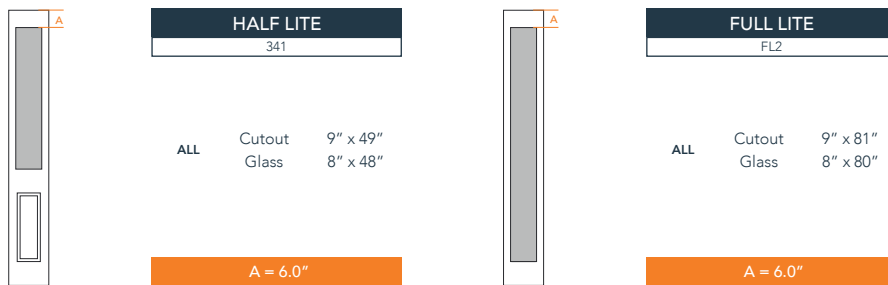

8'0" SLS4180 FOUR PANEL SIDELITE

SMOOTH SERIES
2024 PLASTPRO SPECBOOK PAGE: 155

AVAILABLE SIZING

ARTWORK SCALE: 1/2"=1'

NOTE: BY REQUEST, SIDELITE HEIGHT COMES IN VARYING DIMENSIONS TO A MINIMUM OF 95". EXCESS WILL BE TAKEN FROM BOTTOM RAIL. ALL OTHER DIMENSIONS WILL REMAIN THE SAME.

CUTOUTS & GLASS

A = DISTANCE FROM TOP OF DOOR TO TOP OF OPENING

MATCHING DOORS

DRS2D80
Available Widths:
2' 8"
2' 10"
3' 0"

Spec Page = 120

DRS4180
Available Widths:
2' 8"
2' 10"
3' 0"

Spec Page = 136

DRS6080
Available Widths:
2' 6"
2' 8"
3' 0"

Spec Page = 142
Updated: January 2024