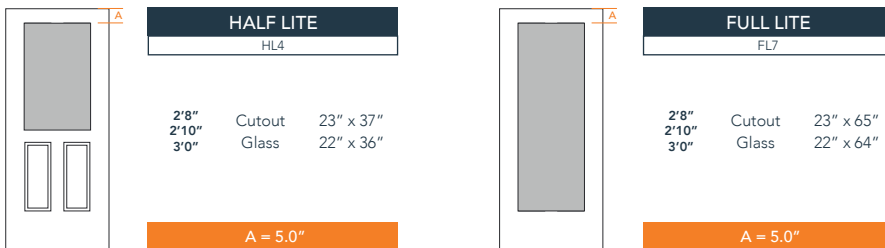

7'0" DRS6170 SIX PANEL UTILITY DOOR

SMOOTH SERIES
2024 PLASTPRO SPECBOOK PAGE: 144

AVAILABLE SIZING

ARTWORK SCALE: 1/2"=1'

NOTE: BY REQUEST, DOOR HEIGHT COMES IN VARYING DIMENSIONS TO A MINIMUM OF 83". EXCESS WILL BE TAKEN FROM BOTTOM RAIL. ALL OTHER DIMENSIONS WILL REMAIN THE SAME.

CUTOUTS & GLASS

A = DISTANCE FROM TOP OF DOOR TO TOP OF OPENING

MATCHING SIDELITES