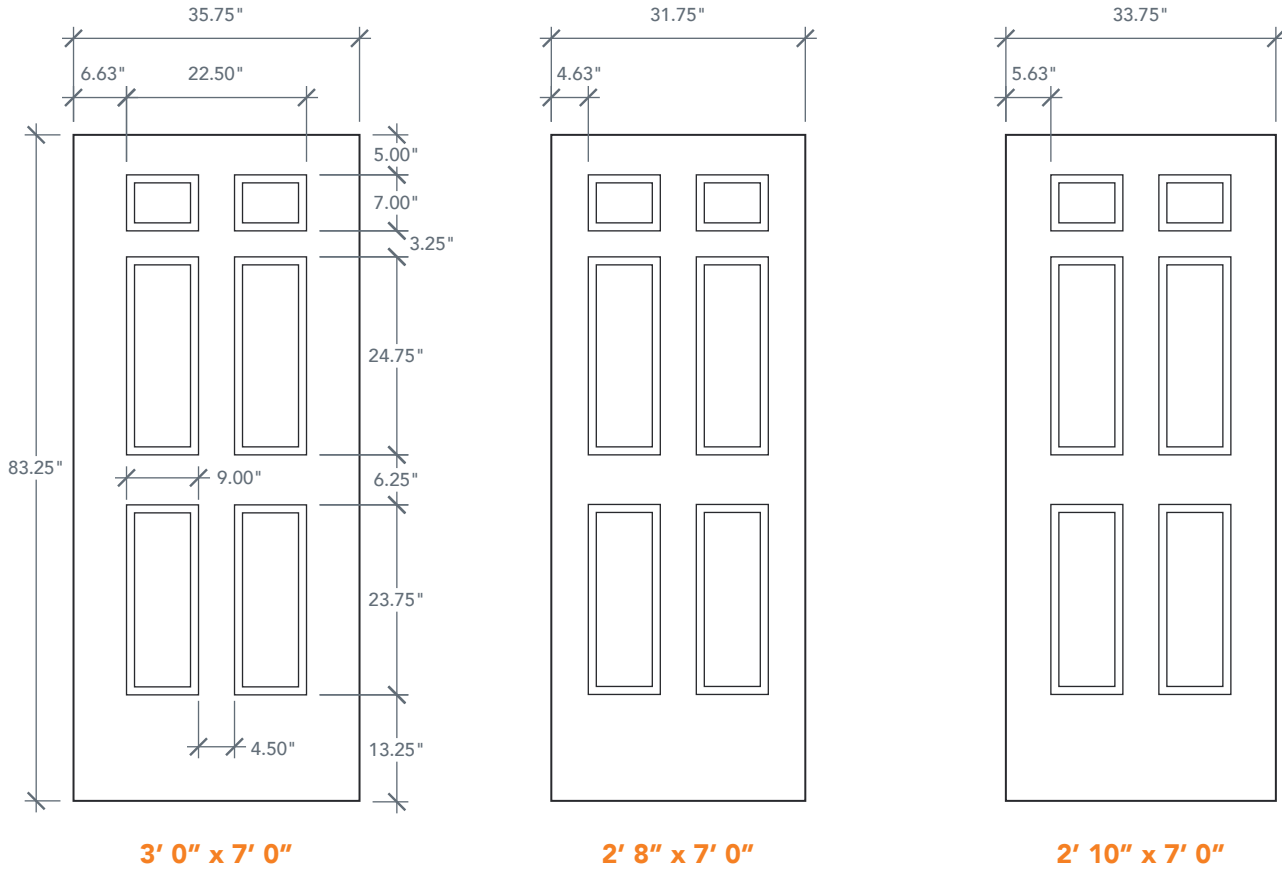

7'0" DRS6170 SIX PANEL UTILITY DOOR

SMOOTH SERIES
2024 PLASTPRO SPECBOOK PAGE: 144

AVAILABLE SIZING

ARTWORK SCALE: 1/2"=1'

NOTE: BY REQUEST, DOOR HEIGHT COMES IN VARYING DIMENSIONS TO A MINIMUM OF 83". EXCESS WILL BE TAKEN FROM BOTTOM RAIL. ALL OTHER DIMENSIONS WILL REMAIN THE SAME.

CUTOUTS & GLASS

A = DISTANCE FROM TOP OF DOOR TO TOP OF OPENING

MATCHING SIDELITES