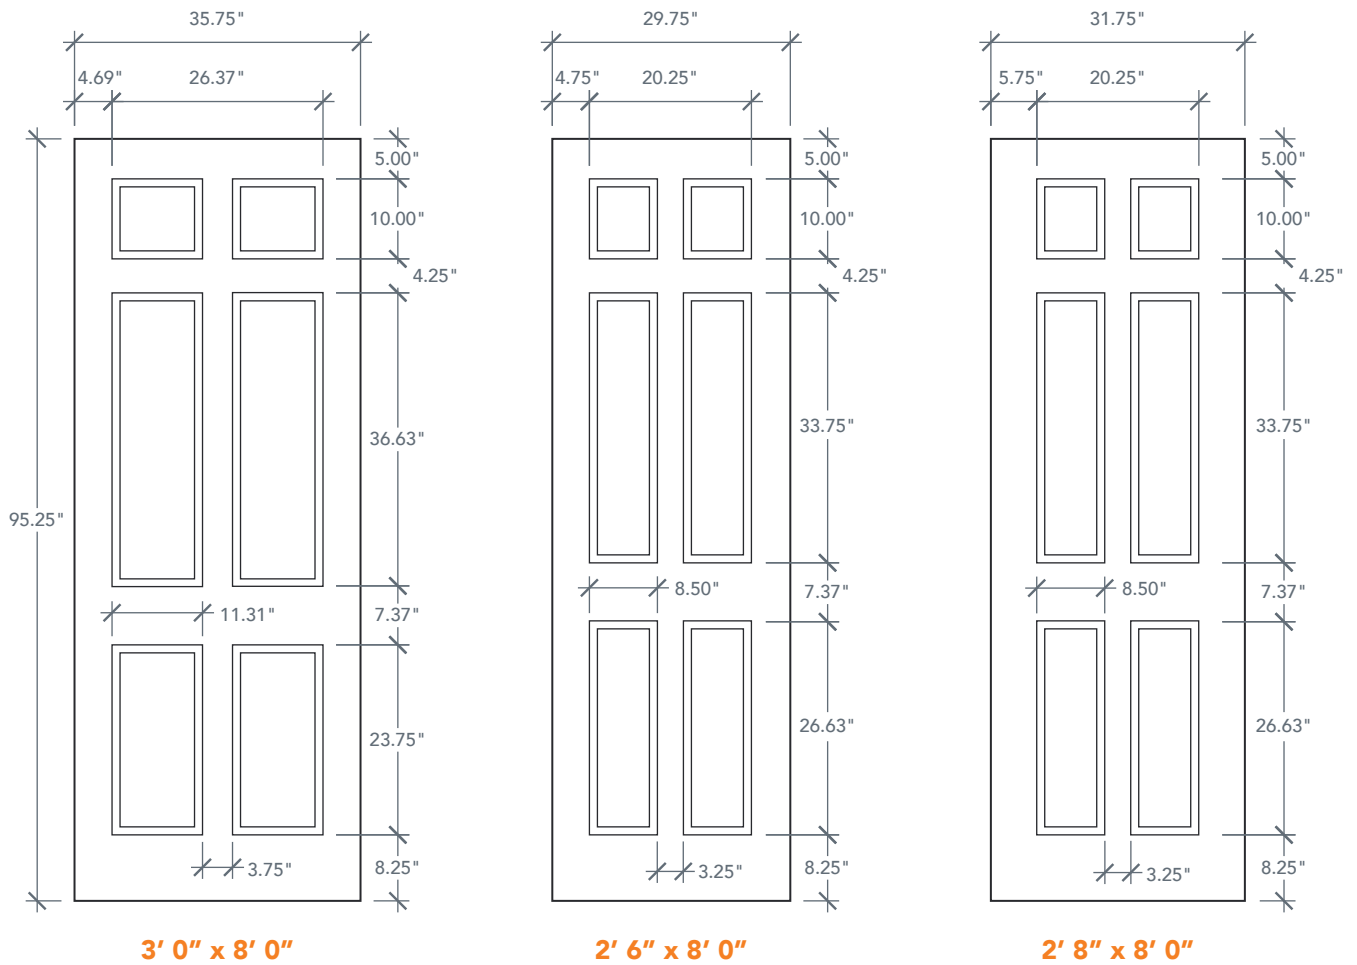

8'0" DRS6080 SIX PANEL DOOR

SMOOTH SERIES

2024 PLASTPRO SPECBOOK PAGE: 142

AVAILABLE SIZING

ARTWORK SCALE: 1/2"=1'

NOTE: BY REQUEST, DOOR HEIGHT COMES IN VARYING DIMENSIONS TO A MINIMUM OF 95". EXCESS WILL BE TAKEN FROM BOTTOM RAIL. ALL OTHER DIMENSIONS WILL REMAIN THE SAME.

CUTOUTS & GLASS

A = DISTANCE FROM TOP OF DOOR TO TOP OF OPENING

MATCHING SIDELITES