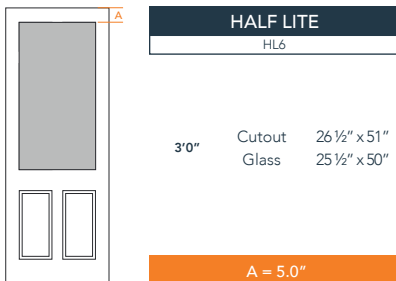

8'0" DRS6080 SIX PANEL DOOR

SMOOTH SERIES

2024 PLASTPRO SPECBOOK PAGE: 142

AVAILABLE SIZING

ARTWORK SCALE: 1/2"=1'

NOTE: BY REQUEST, DOOR HEIGHT COMES IN VARYING DIMENSIONS TO A MINIMUM OF 95". EXCESS WILL BE TAKEN FROM BOTTOM RAIL. ALL OTHER DIMENSIONS WILL REMAIN THE SAME.

CUTOUTS & GLASS

A = DISTANCE FROM TOP OF DOOR TO TOP OF OPENING

MATCHING SIDELITES