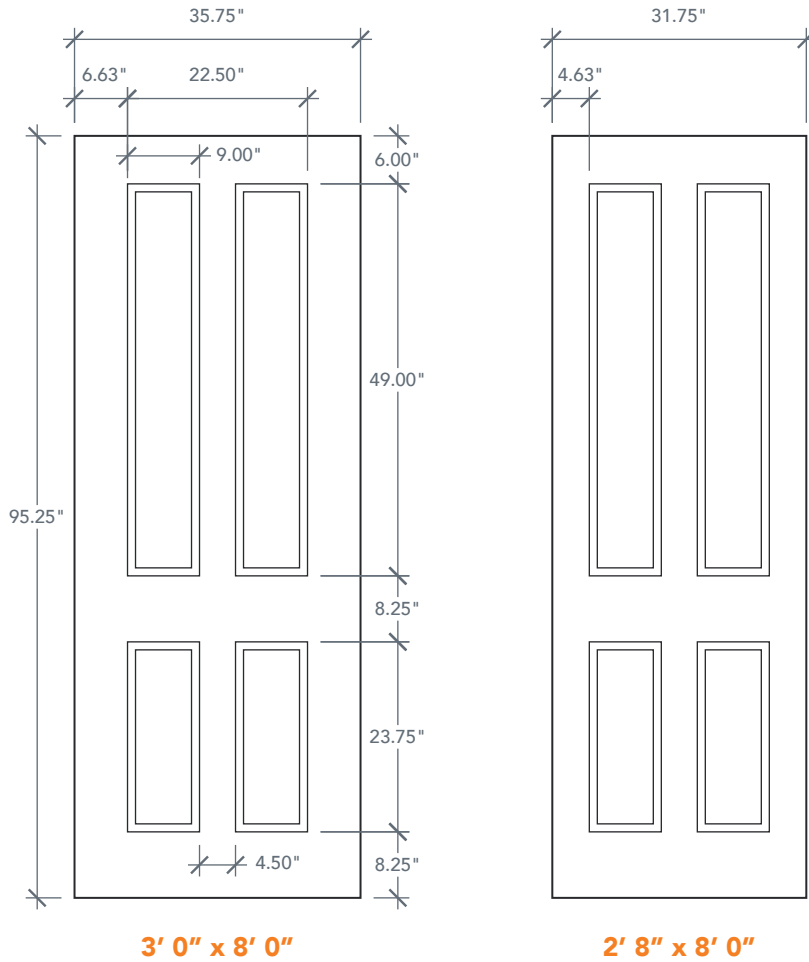

## AVAILABLE SIZING

ARTWORK SCALE: 1/2"=1'

**3' 0" x 8' 0"**

**2' 8" x 8' 0"**

NOTE: BY REQUEST, DOOR HEIGHT COMES IN VARYING DIMENSIONS TO A MINIMUM OF 95". EXCESS WILL BE TAKEN FROM BOTTOM RAIL. ALL OTHER DIMENSIONS WILL REMAIN THE SAME.

## CUTOUTS & GLASS

**TWIN LITE**  
341

2'8" Cutout 9" x 49"  
3'0" Glass 8" x 48"

A = 6.0"

**HALF LITE**  
342

2'8" Cutout 23" x 49"  
3'0" Glass 22" x 48"

A = 6.0"

**FULL LITE**  
FL8

2'8" Cutout 23" x 81"  
3'0" Glass 22" x 80"

A = 6.0"

A = DISTANCE FROM TOP OF DOOR TO TOP OF OPENING

## MATCHING SIDELITES

SLS4180

Available Widths:

- 1' 0"
- 1' 2"

Spec Page = 155