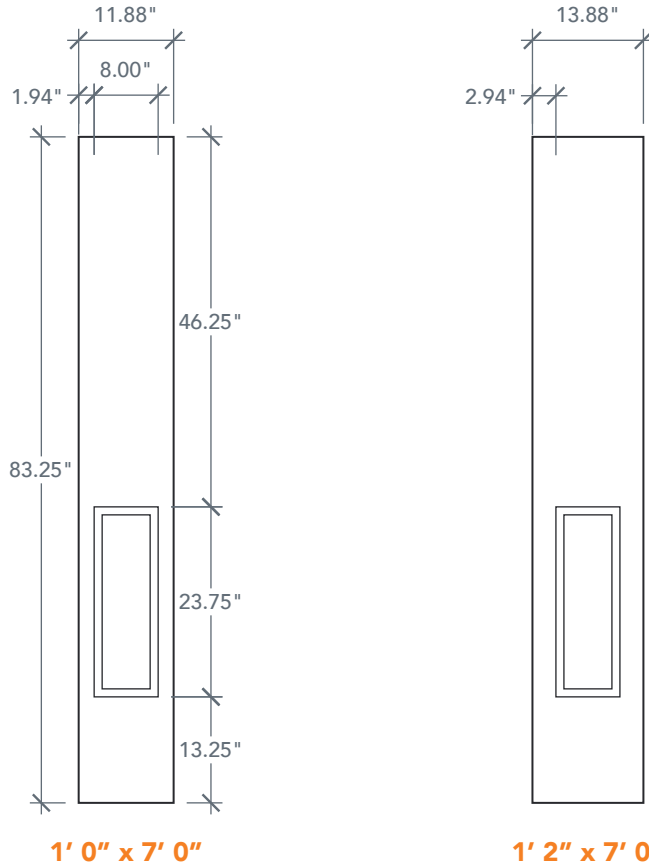

# 7'0" SLG6170 SIX PANEL UTILITY SIDELITE

OAK SERIES

2024 PLASTPRO SPECBOOK PAGE: 111

## AVAILABLE SIZING

ARTWORK SCALE: 1/2"=1'

**1' 0" x 7' 0"**

**1' 2" x 7' 0"**

NOTE: BY REQUEST, SIDELITE HEIGHT COMES IN VARYING DIMENSIONS TO A MINIMUM OF 83". EXCESS WILL BE TAKEN FROM BOTTOM RAIL. ALL OTHER DIMENSIONS WILL REMAIN THE SAME.

## CUTOUTS & GLASS

HALF LITE	
HL2	

ALL	Cutout	9" x 37"
	Glass	8" x 36"

A = 5.0"

FULL LITE	
FL1	

ALL	Cutout	8" x 65"
	Glass	7" x 64"

A = 5.0"

A = DISTANCE FROM TOP OF DOOR TO TOP OF OPENING

## MATCHING DOORS

DRG6170

Available Widths:

- 2' 8"
- 2' 10"
- 3' 0"

Spec Page = 94