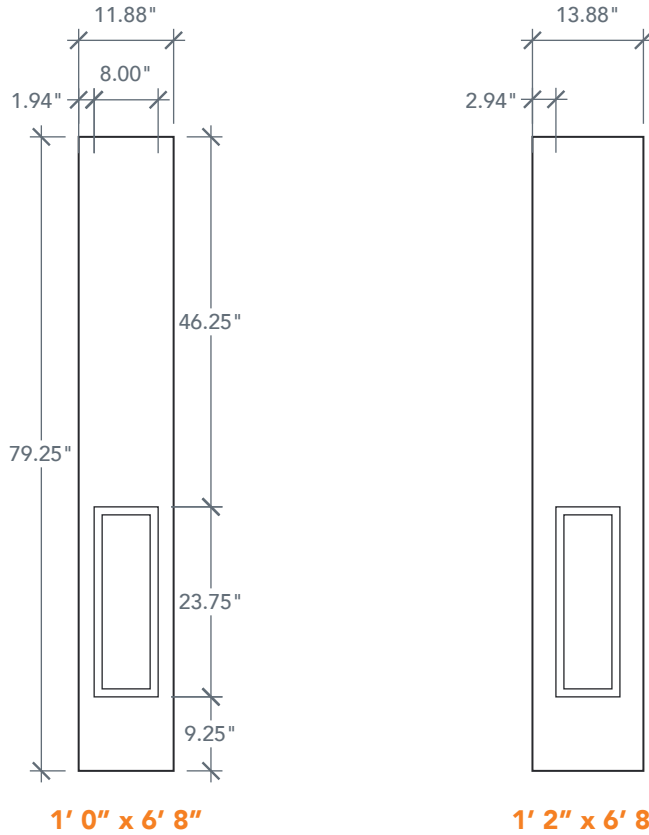

6'8" SLG61 SIX PANEL UTILITY SIDELITE

OAK SERIES
2024 PLASTPRO SPECBOOK PAGE: 110

AVAILABLE SIZING

ARTWORK SCALE: 1/2"=1'

1' 0" x 6' 8"

1' 2" x 6' 8"

NOTE: BY REQUEST, SIDELITE HEIGHT COMES IN VARYING DIMENSIONS TO A MINIMUM OF 79". EXCESS WILL BE TAKEN FROM BOTTOM RAIL. ALL OTHER DIMENSIONS WILL REMAIN THE SAME.

CUTOUTS & GLASS

HALF LITE
HL2

ALL Cutout 9" x 37"
Glass 8" x 36"

A = 5.0"

FULL LITE
FL1

ALL Cutout 8" x 65"
Glass 7" x 64"

A = 5.0"

A = DISTANCE FROM TOP OF DOOR TO TOP OF OPENING

MATCHING DOORS

DRG61

Available Widths:

2' 8"
2' 10"
3' 0"

Spec Page = 93