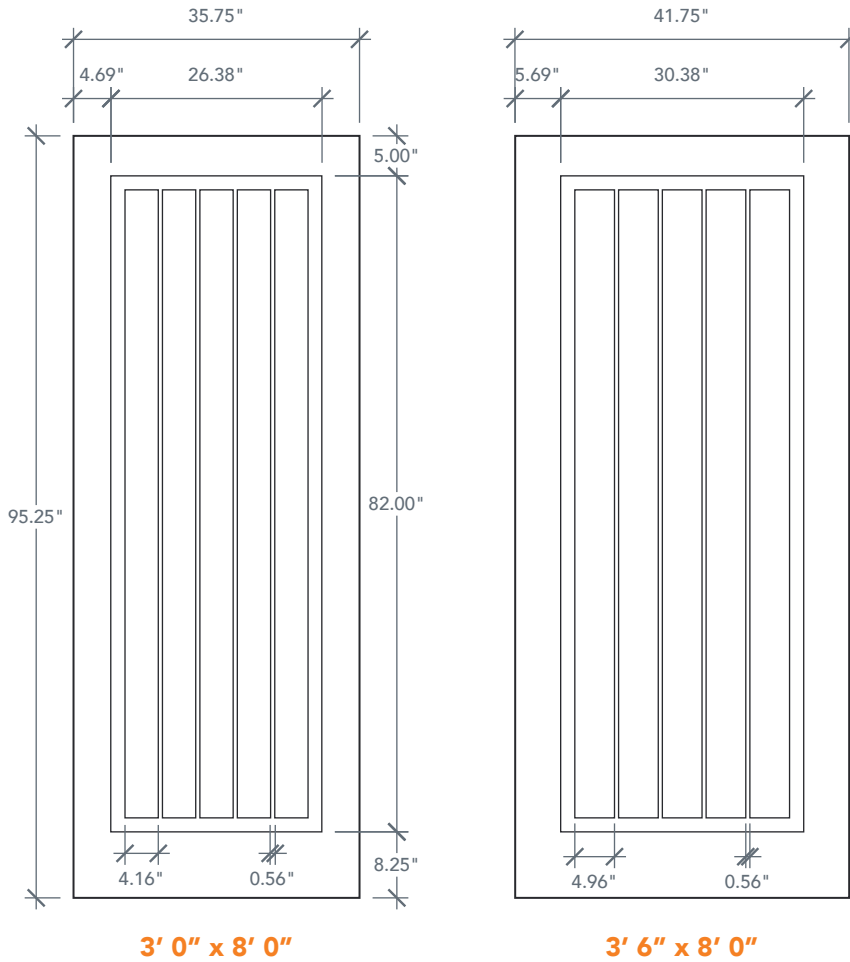

8'0" DRA1P80 ONE PANEL DOOR

SQUARE PLANK & SQUARE TOP

RUSTIC SERIES
2024 PLASTPRO SPECBOOK PAGE: 52

AVAILABLE SIZING

ARTWORK SCALE: 1/2"=1'

3' 0" x 8' 0"

3' 6" x 8' 0"

NOTE: BY REQUEST, DOOR HEIGHT COMES IN VARYING DIMENSIONS TO A MINIMUM OF 95". EXCESS WILL BE TAKEN FROM BOTTOM RAIL. ALL OTHER DIMENSIONS WILL REMAIN THE SAME.