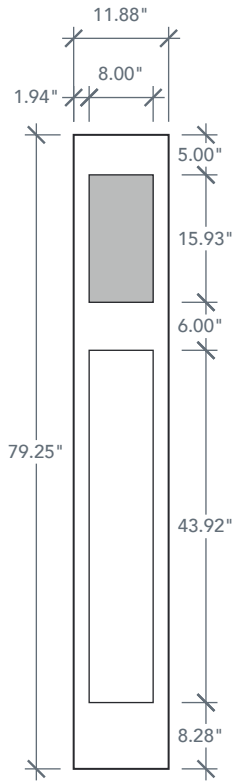

AVAILABLE SIZING

ARTWORK SCALE: 1/2"=1'

1' 0" x 6' 8"

1' 2" x 6' 8"

Glass Measurements

NOTE: BY REQUEST, SIDELITE HEIGHT COMES IN VARYING DIMENSIONS TO A MINIMUM OF 79". EXCESS WILL BE TAKEN FROM BOTTOM RAIL. ALL OTHER DIMENSIONS WILL REMAIN THE SAME.

MATCHING DOORS

DRF3F
 Available Widths:
 2' 8"
 2' 10"
 3' 0"

Spec Page = 25

DRF3SL
 Available Widths:
 2' 8"
 2' 10"
 3' 0"

Spec Page = 27