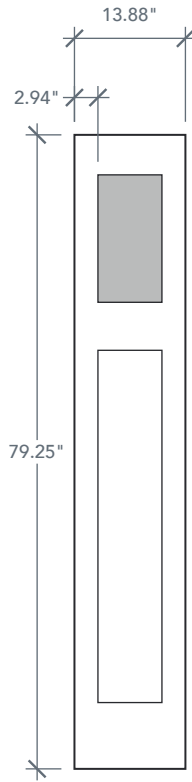

AVAILABLE SIZING

ARTWORK SCALE: 1/2"=1'

1' 0" x 6' 8"

1' 2" x 6' 8"

Glass Measurements

NOTE: BY REQUEST, SIDELITE HEIGHT COMES IN VARYING DIMENSIONS TO A MINIMUM OF 79". EXCESS WILL BE TAKEN FROM BOTTOM RAIL. ALL OTHER DIMENSIONS WILL REMAIN THE SAME.

MATCHING DOORS

DRF3F
 Available Widths:
 2' 8"
 2' 10"
 3' 0"

Spec Page = 25

DRF3SL
 Available Widths:
 2' 8"
 2' 10"
 3' 0"

Spec Page = 27