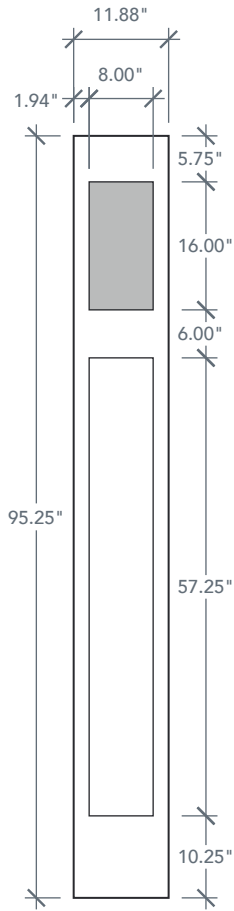

AVAILABLE SIZING

ARTWORK SCALE: 1/2"=1'

1' 0" x 8' 0"

1' 2" x 8' 0"

Glass Measurements

NOTE: BY REQUEST, SIDELITE HEIGHT COMES IN VARYING DIMENSIONS TO A MINIMUM OF 95". EXCESS WILL BE TAKEN FROM BOTTOM RAIL. ALL OTHER DIMENSIONS WILL REMAIN THE SAME.

CUTOUTS & GLASS

DRF3S80L

Available Widths:

- 2' 8"
- 2' 10"
- 3' 0"

Spec Page = 28