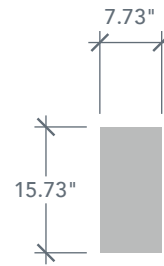

AVAILABLE SIZING

ARTWORK SCALE: 1/2"=1'

1' 0" x 8' 0"

1' 2" x 8' 0"

Glass Measurements

NOTE: BY REQUEST, SIDELITE HEIGHT COMES IN VARYING DIMENSIONS TO A MINIMUM OF 95". EXCESS WILL BE TAKEN FROM BOTTOM RAIL. ALL OTHER DIMENSIONS WILL REMAIN THE SAME.

CUTOUTS & GLASS

DRF3S80L

Available Widths:

- 2' 8"
- 2' 10"
- 3' 0"

Spec Page = 28