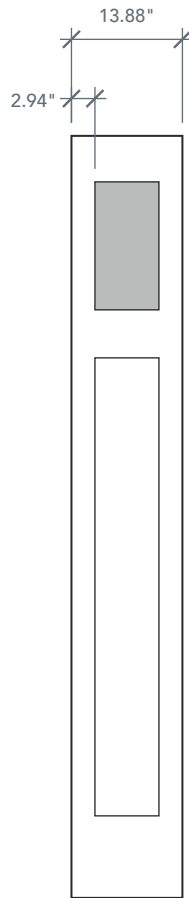

AVAILABLE SIZING

ARTWORK SCALE: 1/2"=1'

1' 0" x 8' 0"

1' 2" x 8' 0"

Glass Measurements

NOTE: BY REQUEST, SIDELITE HEIGHT COMES IN VARYING DIMENSIONS TO A MINIMUM OF 95". EXCESS WILL BE TAKEN FROM BOTTOM RAIL. ALL OTHER DIMENSIONS WILL REMAIN THE SAME.

CUTOUTS & GLASS

DRF3S80L

Available Widths:

- 2' 8"
- 2' 10"
- 3' 0"

Spec Page = 28