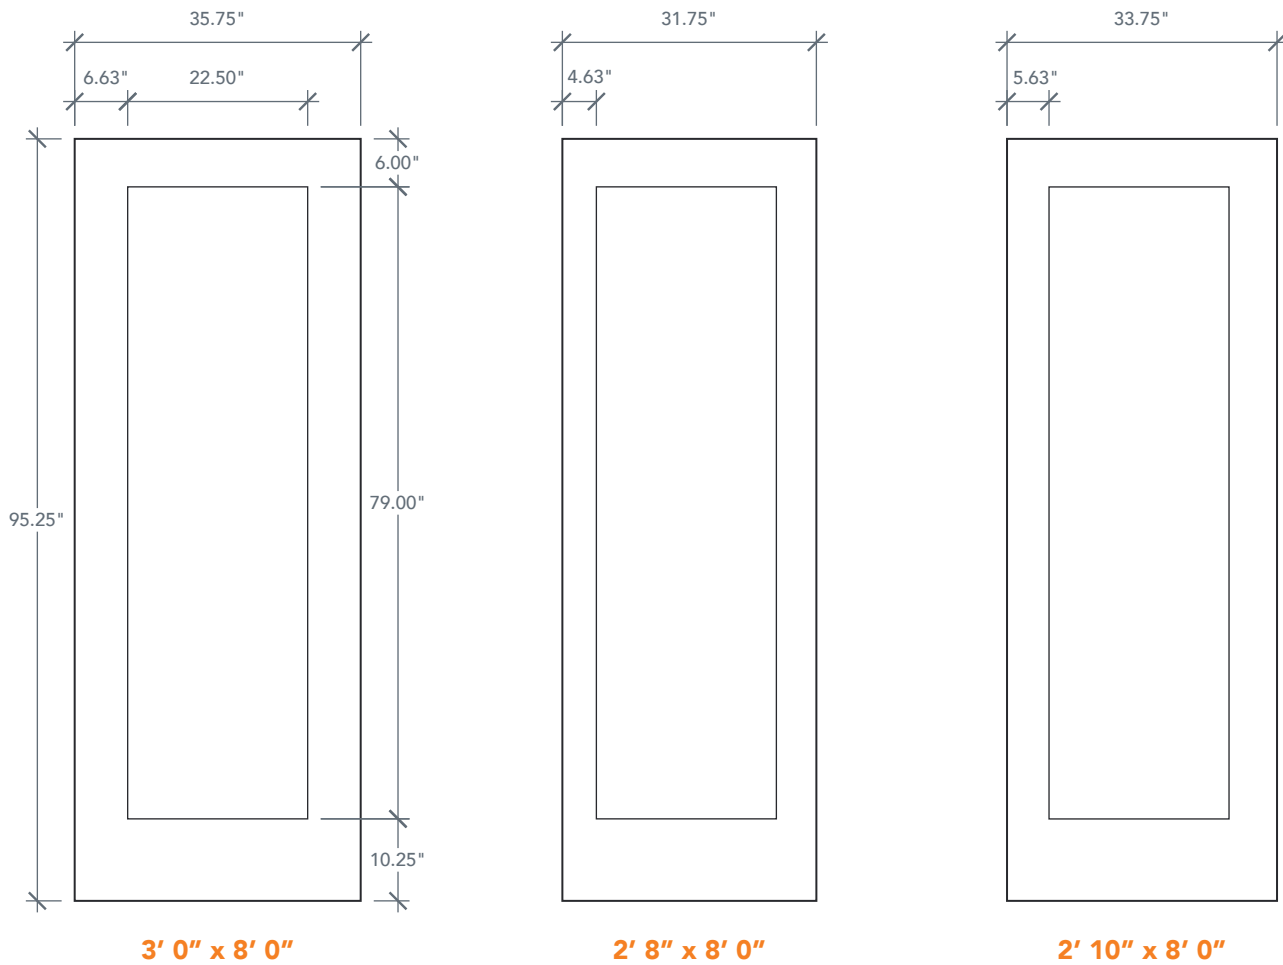

# 8'0" DRS1K80 ONE PANEL DOOR

SMOOTH

SHAKER PROFILE

CRAFTSMAN SERIES

2024 PLASTPRO SPECBOOK PAGE: 20

## AVAILABLE SIZING

ARTWORK SCALE: 1/2"=1'

NOTE: BY REQUEST, DOOR HEIGHT COMES IN VARYING DIMENSIONS TO A MINIMUM OF 95". EXCESS WILL BE TAKEN FROM BOTTOM RAIL. ALL OTHER DIMENSIONS WILL REMAIN THE SAME.