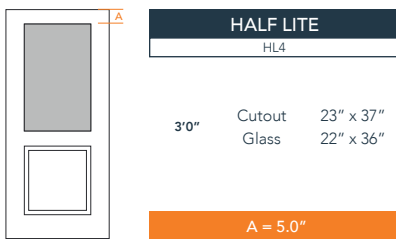

6'8" DRK2B TWO PANEL DOOR

KNOTTY ALDER SQUARE PANEL & SQUARE TOP

LIMITED SERIES
2024 PLASTPRO SPECBOOK PAGE: 8

AVAILABLE SIZING

ARTWORK SCALE: 1/2"=1'

3' 0" x 6' 8"

NOTE: BY REQUEST, DOOR HEIGHT COMES IN VARYING DIMENSIONS TO A MINIMUM OF 79". EXCESS WILL BE TAKEN FROM BOTTOM RAIL. ALL OTHER DIMENSIONS WILL REMAIN THE SAME.

CUTOUTS & GLASS

A = DISTANCE FROM TOP OF DOOR TO TOP OF OPENING