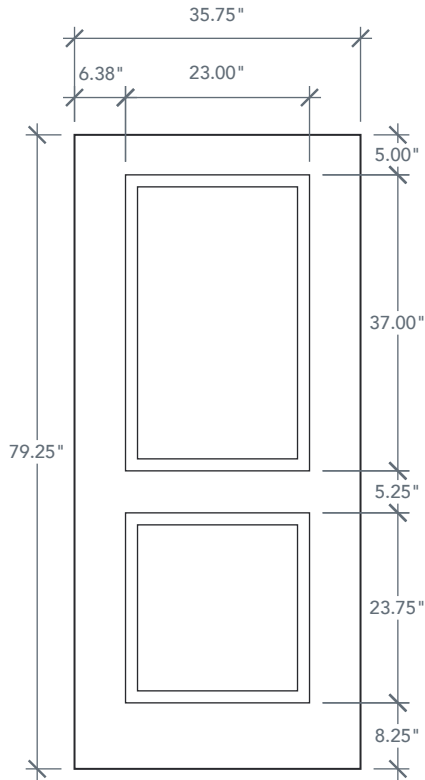

6'8" DRK2B TWO PANEL DOOR

KNOTTY ALDER SQUARE PANEL & SQUARE TOP

LIMITED SERIES
2024 PLASTPRO SPECBOOK PAGE: 8

AVAILABLE SIZING

ARTWORK SCALE: 1/2"=1'

3' 0" x 6' 8"

NOTE: BY REQUEST, DOOR HEIGHT COMES IN VARYING DIMENSIONS TO A MINIMUM OF 79". EXCESS WILL BE TAKEN FROM BOTTOM RAIL. ALL OTHER DIMENSIONS WILL REMAIN THE SAME.

CUTOUTS & GLASS

A = DISTANCE FROM TOP OF DOOR TO TOP OF OPENING