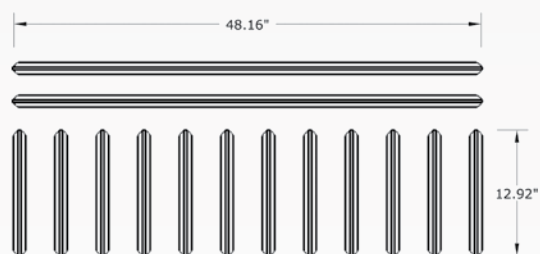

ACSDM/S1368L08C 8-LITE FOR 6'8" DOOR

3' 0" Door Width Only

ACCESSORY INFO

Pieces Per Set: 14

- 48 ⁵/₃₂" SDL Bars (2 pcs.)
- 12 ⁵⁹/₆₄" SDL Bars (12 pcs.)

Matching Doors:

DRM/DRS13 | *Spec Page 216*