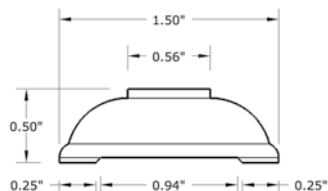

# SDL BARS SIMULATED DIVIDED LITES

## ACCESSORY DIMENSIONS

MAHOGANY/SMOOTH SDL BAR SIDE PROFILE

### Pieces Per Set: 14

- 48 <sup>5</sup>/<sub>32</sub>" SDL Bars ( 2 pcs. )
- 12 <sup>59</sup>/<sub>64</sub>" SDL Bars ( 12 pcs. )