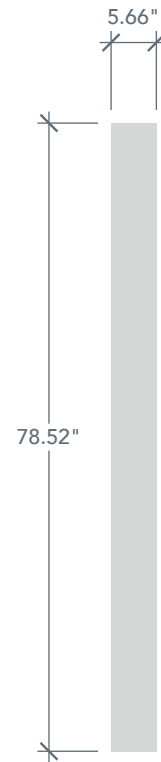

8'0" SLS1S80 NOVA 90 FULL LITE SIDELITE

BRUSHED SMOOTH

DIRECT GLAZED

NOVA SERIES

2024 PLASTPRO SPECBOOK PAGE: 194

AVAILABLE SIZING

ARTWORK SCALE: 1/2"=1'

1' 0" x 8' 0"

1' 2" x 8' 0"

Glass Measurements

NOTE: BY REQUEST, SIDELITE HEIGHT COMES IN VARYING DIMENSIONS TO A MINIMUM OF 95". EXCESS WILL BE TAKEN FROM BOTTOM RAIL. ALL OTHER DIMENSIONS WILL REMAIN THE SAME.

MATCHING DOORS

DRS1S80L

Available Widths:

- 2' 0"
- 2' 6"
- 2' 8"
- 2' 10"
- 3' 0"

Spec Page = 190