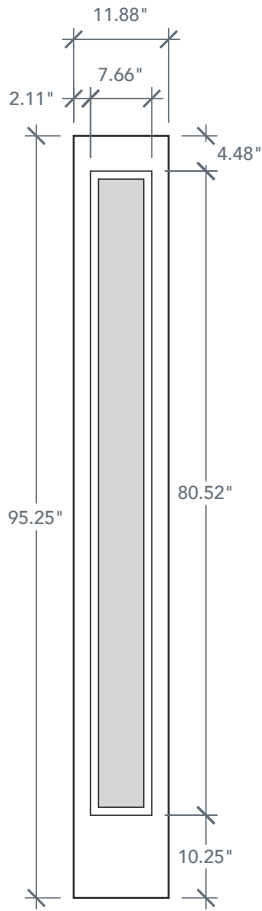

8'0" SLS1S80 NOVA 90 FULL LITE SIDELITE

BRUSHED SMOOTH

DIRECT GLAZED

NOVA SERIES

2024 PLASTPRO SPECBOOK PAGE: 194

AVAILABLE SIZING

ARTWORK SCALE: 1/2"=1'

1' 0" x 8' 0"

1' 2" x 8' 0"

Glass Measurements

NOTE: BY REQUEST, SIDELITE HEIGHT COMES IN VARYING DIMENSIONS TO A MINIMUM OF 95". EXCESS WILL BE TAKEN FROM BOTTOM RAIL. ALL OTHER DIMENSIONS WILL REMAIN THE SAME.

MATCHING DOORS

DRS1S80L

Available Widths:

- 2' 0"
- 2' 6"
- 2' 8"
- 2' 10"
- 3' 0"

Spec Page = 190