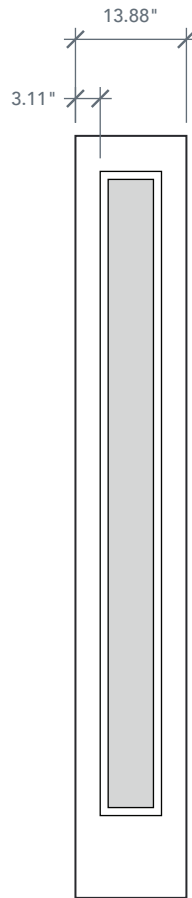

8'0" SLS1S80 NOVA 90 FULL LITE SIDELITE

BRUSHED SMOOTH

DIRECT GLAZED

NOVA SERIES

2024 PLASTPRO SPECBOOK PAGE: 194

AVAILABLE SIZING

ARTWORK SCALE: 1/2"=1'

1' 0" x 8' 0"

1' 2" x 8' 0"

Glass Measurements

NOTE: BY REQUEST, SIDELITE HEIGHT COMES IN VARYING DIMENSIONS TO A MINIMUM OF 95". EXCESS WILL BE TAKEN FROM BOTTOM RAIL. ALL OTHER DIMENSIONS WILL REMAIN THE SAME.

MATCHING DOORS

DRS1S80L

Available Widths:

- 2' 0"
- 2' 6"
- 2' 8"
- 2' 10"
- 3' 0"

Spec Page = 190