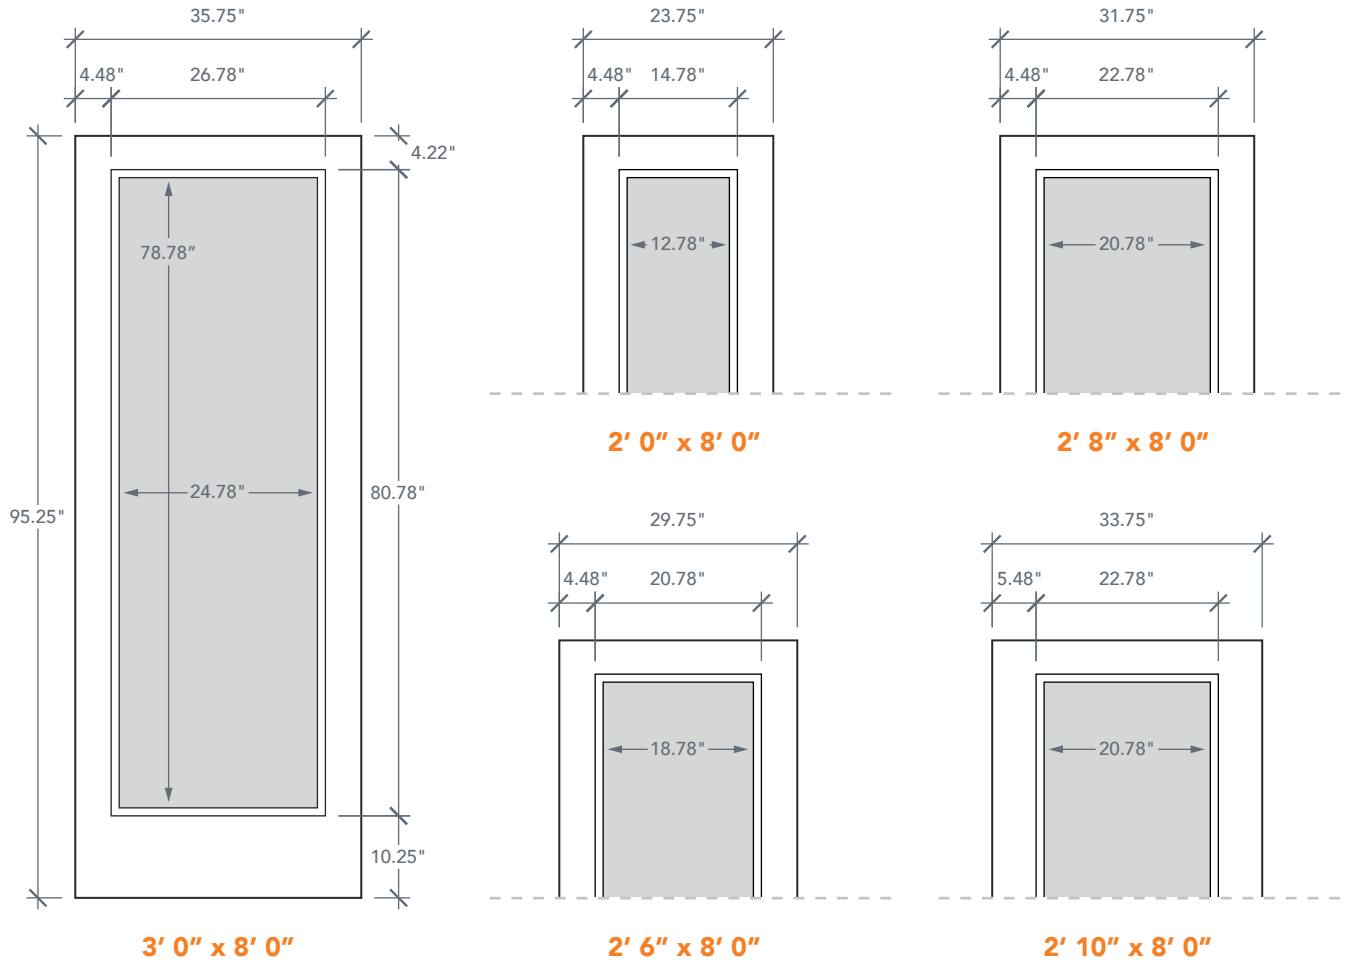

AVAILABLE SIZING

ARTWORK SCALE: 1/2"=1'

NOTE: BY REQUEST, DOOR HEIGHT COMES IN VARYING DIMENSIONS TO A MINIMUM OF 95". EXCESS WILL BE TAKEN FROM BOTTOM RAIL. ALL OTHER DIMENSIONS WILL REMAIN THE SAME.

MATCHING SIDELITES

SLS1S80

Available Widths:

1' 0"

1' 2"

Spec Page = 194