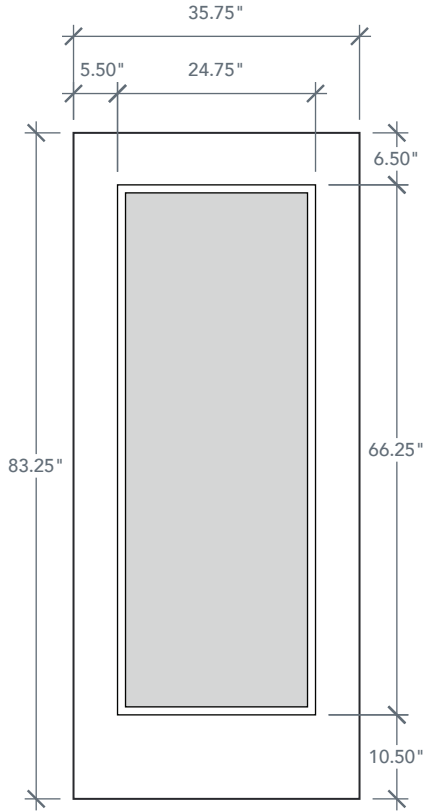

7'0" DRS1170 FLUSH GLAZED ADA DOOR

SMOOTH

ONELITE SERIES
2024 PLASTPRO SPECBOOK PAGE: 179

AVAILABLE SIZING

ARTWORK SCALE: 1/2"=1'

3' 0" x 7' 0"

NOTE: BY REQUEST, DOOR HEIGHT COMES IN VARYING DIMENSIONS TO A MINIMUM OF 83". EXCESS WILL BE TAKEN FROM BOTTOM RAIL. ALL OTHER DIMENSIONS WILL REMAIN THE SAME.

GLASS & DAYLIGHT OPENING

A = DISTANCE FROM TOP OF DOOR TO TOP OF OPENING