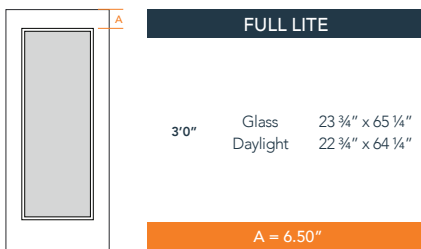

7'0" DRS1170 FLUSH GLAZED ADA DOOR

SMOOTH

ONELITE SERIES
2024 PLASTPRO SPECBOOK PAGE: 179

AVAILABLE SIZING

ARTWORK SCALE: 1/2"=1'

3' 0" x 7' 0"

NOTE: BY REQUEST, DOOR HEIGHT COMES IN VARYING DIMENSIONS TO A MINIMUM OF 83". EXCESS WILL BE TAKEN FROM BOTTOM RAIL. ALL OTHER DIMENSIONS WILL REMAIN THE SAME.

GLASS & DAYLIGHT OPENING

A = DISTANCE FROM TOP OF DOOR TO TOP OF OPENING