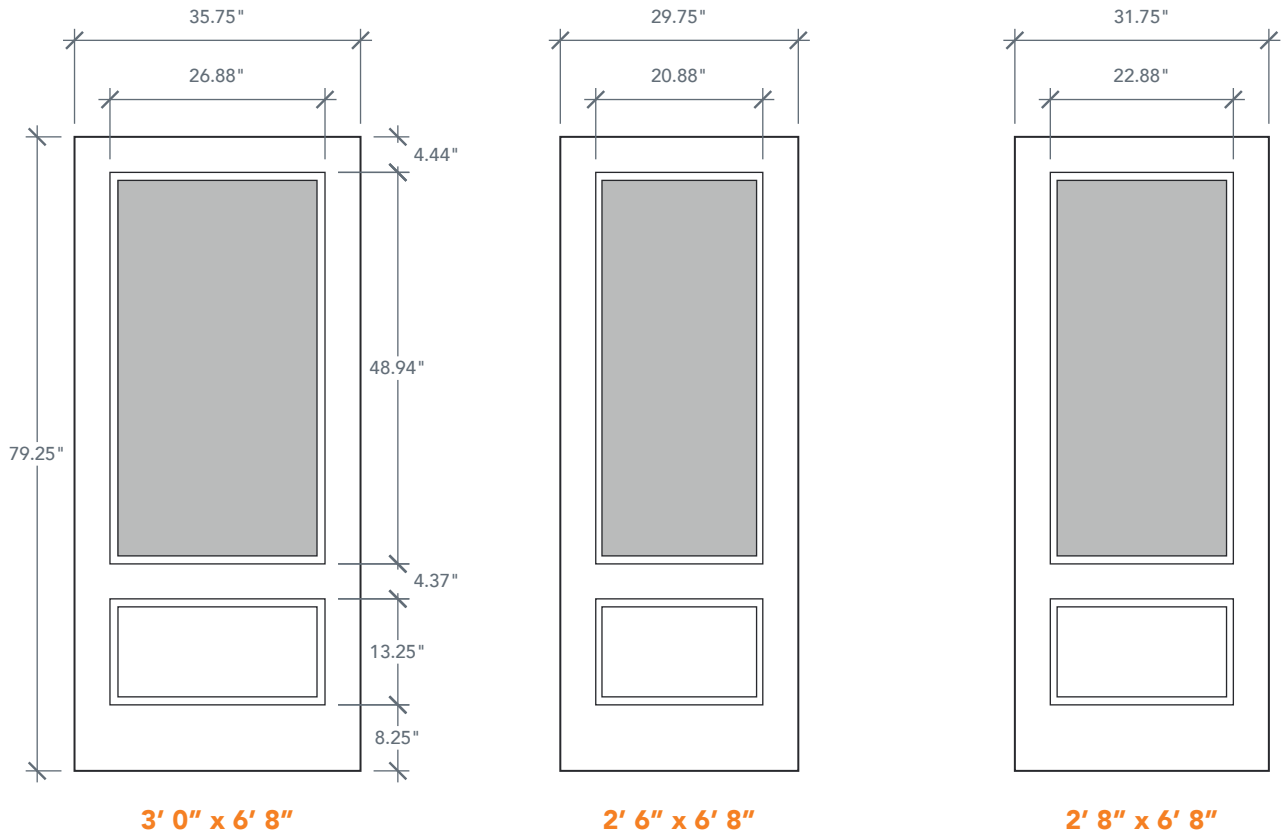

6'8" DRM13 FLUSH GLAZED 3/4 LITE DOOR

MAHOGANY

ONELITE SERIES

2024 PLASTPRO SPECBOOK PAGE: 182

AVAILABLE SIZING

ARTWORK SCALE: 1/2"=1'

3' 0" x 6' 8"

2' 6" x 6' 8"

2' 8" x 6' 8"

NOTE: BY REQUEST, DOOR HEIGHT COMES IN VARYING DIMENSIONS TO A MINIMUM OF 79". EXCESS WILL BE TAKEN FROM BOTTOM RAIL. ALL OTHER DIMENSIONS WILL REMAIN THE SAME.

GLASS & DAYLIGHT OPENING

A	FULL LITE	
	2'6"	Glass Daylight
2'8"	Glass Daylight	22" x 48" 21 1/4" x 47 1/4"
3'0"	Glass Daylight	26" x 48" 25 1/4" x 47 1/4"
A = 4.44"		

A = DISTANCE FROM TOP OF DOOR TO TOP OF OPENING