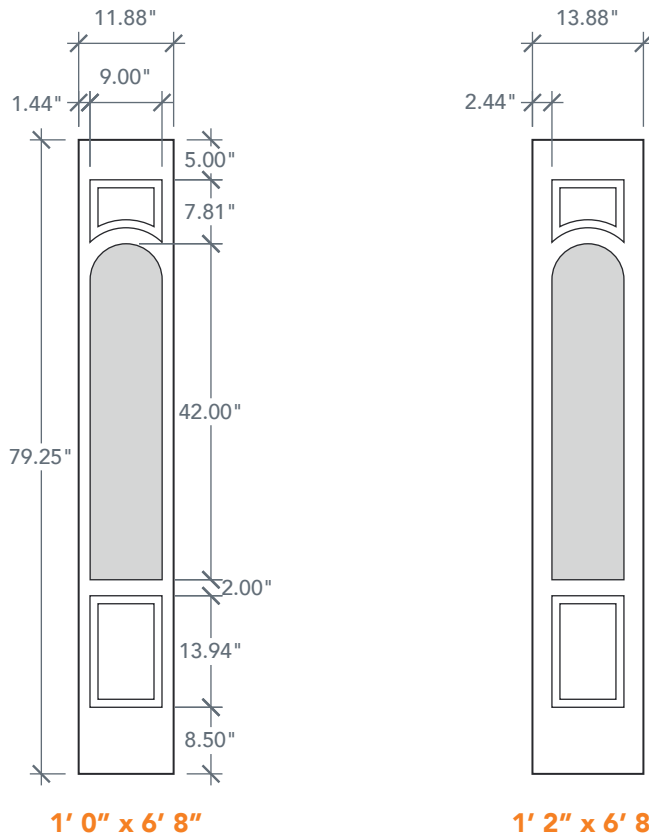

AVAILABLE SIZING

ARTWORK SCALE: 1/2"=1'

1' 0" x 6' 8"

1' 2" x 6' 8"

NOTE: BY REQUEST, SIDELITE HEIGHT COMES IN VARYING DIMENSIONS TO A MINIMUM OF 79". EXCESS WILL BE TAKEN FROM BOTTOM RAIL. ALL OTHER DIMENSIONS WILL REMAIN THE SAME.

CUTOUTS & GLASS

CENTER ARCH LITE
8C1

ALL Cutout 9" x 42"
Glass 8" x 41"

A = 12.81"

A = DISTANCE FROM TOP OF DOOR TO TOP OF OPENING

MATCHING DOORS

DRS80

Available Widths:
3' 0"

Spec Page = 147