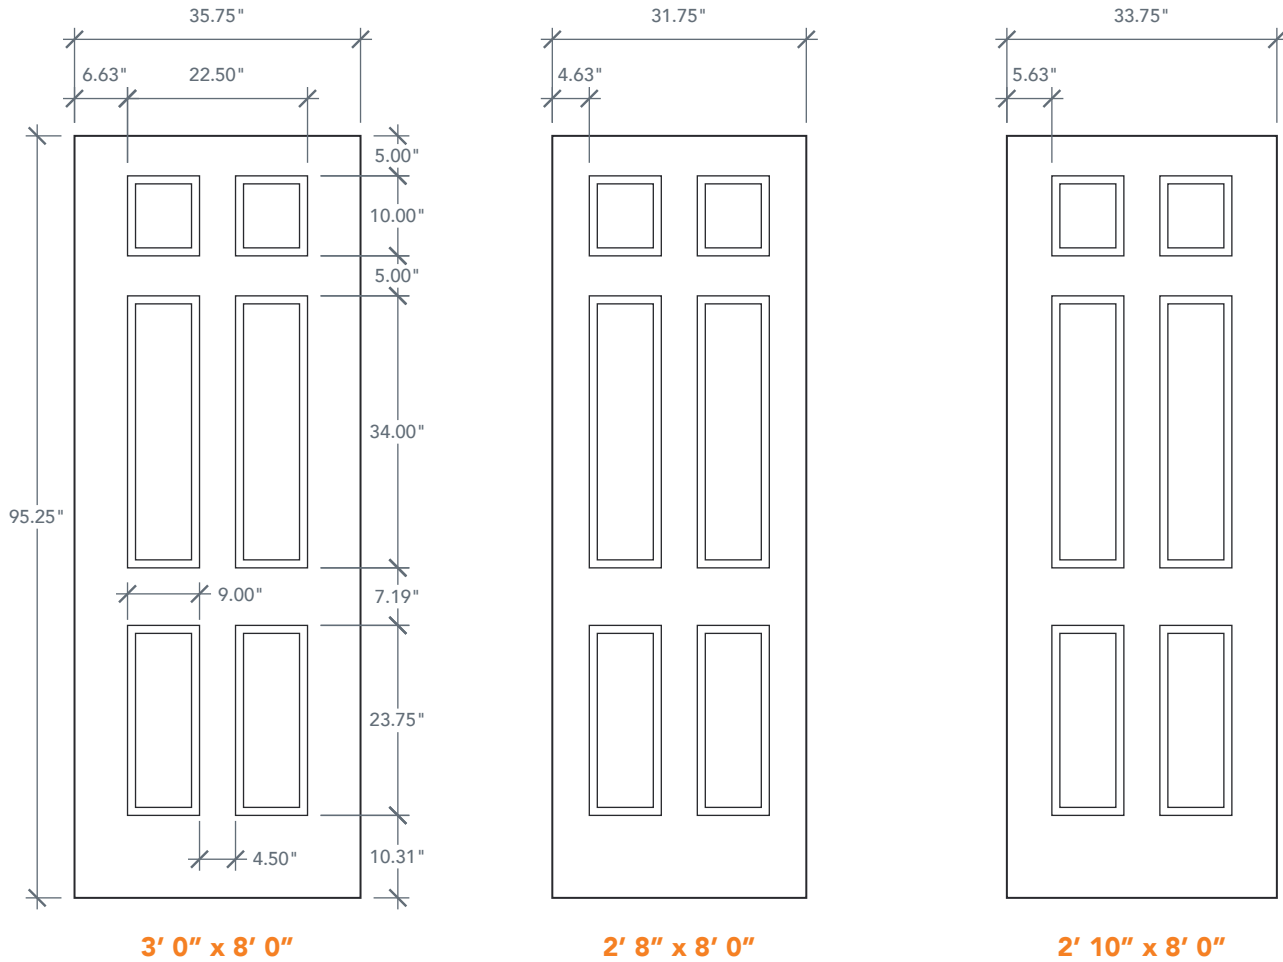

8'0" DRS6180 SIX PANEL UTILITY DOOR

SMOOTH SERIES
2024 PLASTPRO SPECBOOK PAGE: 145

AVAILABLE SIZING

ARTWORK SCALE: 1/2"=1'

3' 0" x 8' 0"

2' 8" x 8' 0"

2' 10" x 8' 0"

NOTE: BY REQUEST, DOOR HEIGHT COMES IN VARYING DIMENSIONS TO A MINIMUM OF 95". EXCESS WILL BE TAKEN FROM BOTTOM RAIL. ALL OTHER DIMENSIONS WILL REMAIN THE SAME.

CUTOUTS & GLASS

A = DISTANCE FROM TOP OF DOOR TO TOP OF OPENING