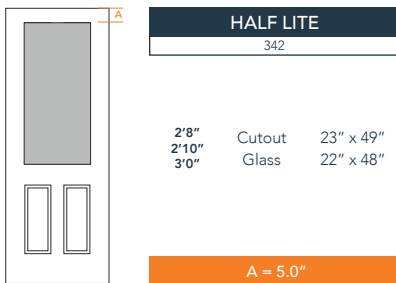

8'0" DRS6180 SIX PANEL UTILITY DOOR

SMOOTH SERIES
2024 PLASTPRO SPECBOOK PAGE: 145

AVAILABLE SIZING

ARTWORK SCALE: 1/2"=1'

3' 0" x 8' 0"

2' 8" x 8' 0"

2' 10" x 8' 0"

NOTE: BY REQUEST, DOOR HEIGHT COMES IN VARYING DIMENSIONS TO A MINIMUM OF 95". EXCESS WILL BE TAKEN FROM BOTTOM RAIL. ALL OTHER DIMENSIONS WILL REMAIN THE SAME.

CUTOUTS & GLASS

A = DISTANCE FROM TOP OF DOOR TO TOP OF OPENING