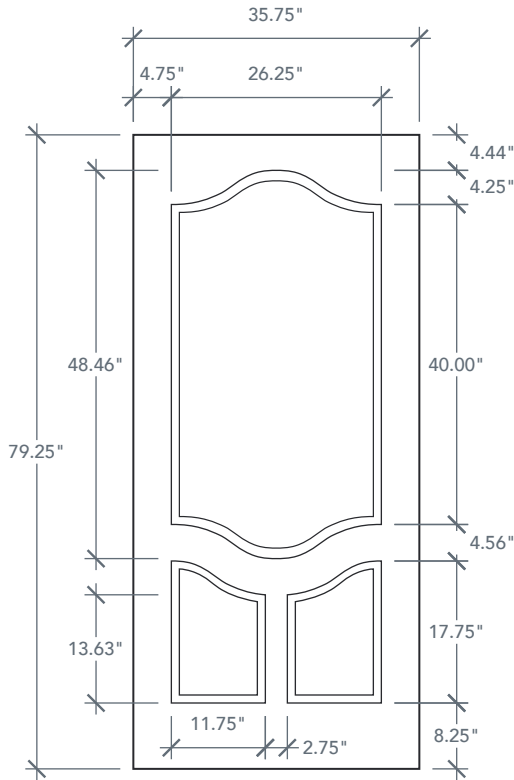

6'8" DRS3P 3/4 PREMIUM DOOR

SMOOTH SERIES
2024 PLASTPRO SPECBOOK PAGE: 130

AVAILABLE SIZING

ARTWORK SCALE: 1/2"=1'

3' 0" x 6' 8"

NOTE: BY REQUEST, DOOR HEIGHT COMES IN VARYING DIMENSIONS TO A MINIMUM OF 79". EXCESS WILL BE TAKEN FROM BOTTOM RAIL. ALL OTHER DIMENSIONS WILL REMAIN THE SAME.

CUTOUTS & GLASS

3/4 OVAL LITE
3V2

3'0" Cutout 17.84" x 40.12"
Glass 16.78" x 38.72"

OVAL IS CENTERED IN PANEL HEIGHT

MATCHING SIDELITES

SLS3P

Available Widths:
1' 0"
1' 2"

Spec Page = 153