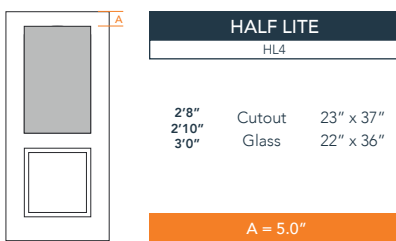

6'8" DRS2D TWO PANEL DOOR

ARCH PANEL & SQUARE TOP

SMOOTH SERIES

2024 PLASTPRO SPECBOOK PAGE: 119

AVAILABLE SIZING

ARTWORK SCALE: 1/2"=1'

3' 0" x 6' 8"

2' 8" x 6' 8"

2' 10" x 6' 8"

NOTE: BY REQUEST, DOOR HEIGHT COMES IN VARYING DIMENSIONS TO A MINIMUM OF 79". EXCESS WILL BE TAKEN FROM BOTTOM RAIL. ALL OTHER DIMENSIONS WILL REMAIN THE SAME.

CUTOUTS & GLASS

A = DISTANCE FROM TOP OF DOOR TO TOP OF OPENING