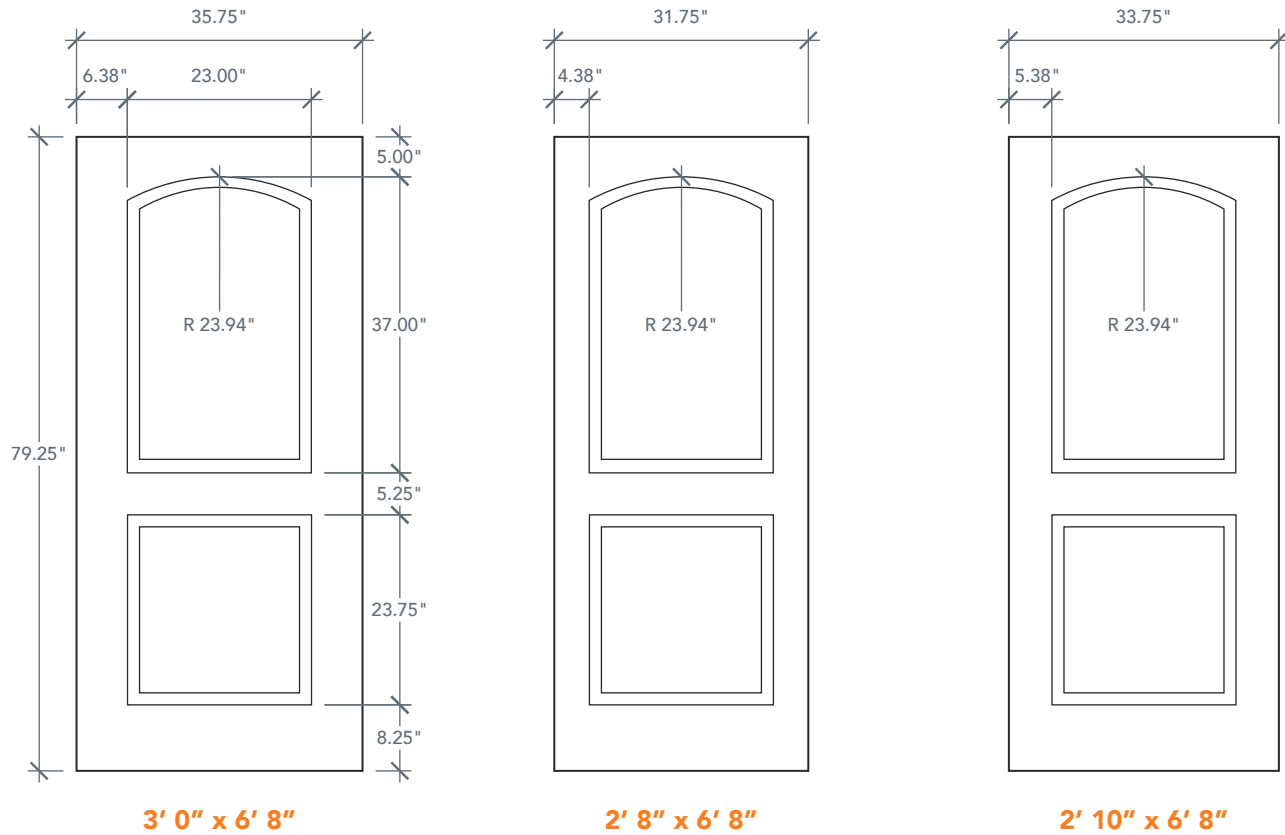

6'8" DRS2D TWO PANEL DOOR

ARCH PANEL & SQUARE TOP

SMOOTH SERIES

2024 PLASTPRO SPECBOOK PAGE: 119

AVAILABLE SIZING

ARTWORK SCALE: 1/2"=1'

3' 0" x 6' 8"

2' 8" x 6' 8"

2' 10" x 6' 8"

NOTE: BY REQUEST, DOOR HEIGHT COMES IN VARYING DIMENSIONS TO A MINIMUM OF 79". EXCESS WILL BE TAKEN FROM BOTTOM RAIL. ALL OTHER DIMENSIONS WILL REMAIN THE SAME.

CUTOUTS & GLASS

A = DISTANCE FROM TOP OF DOOR TO TOP OF OPENING