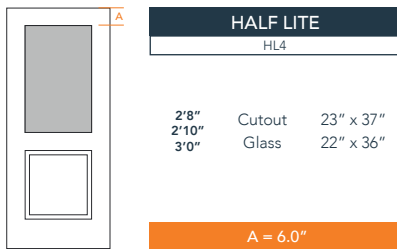

7'0" DRS2270 TWO PANEL DOOR

10" BOTTOM RAIL

SMOOTH SERIES
2024 PLASTPRO SPECBOOK PAGE: 125

AVAILABLE SIZING

ARTWORK SCALE: 1/2"=1'

3' 0" x 7' 0"

2' 8" x 7' 0"

2' 10" x 7' 0"

NOTE: BY REQUEST, DOOR HEIGHT COMES IN VARYING DIMENSIONS TO A MINIMUM OF 83". EXCESS WILL BE TAKEN FROM BOTTOM RAIL. ALL OTHER DIMENSIONS WILL REMAIN THE SAME.

CUTOUTS & GLASS

A = DISTANCE FROM TOP OF DOOR TO TOP OF OPENING