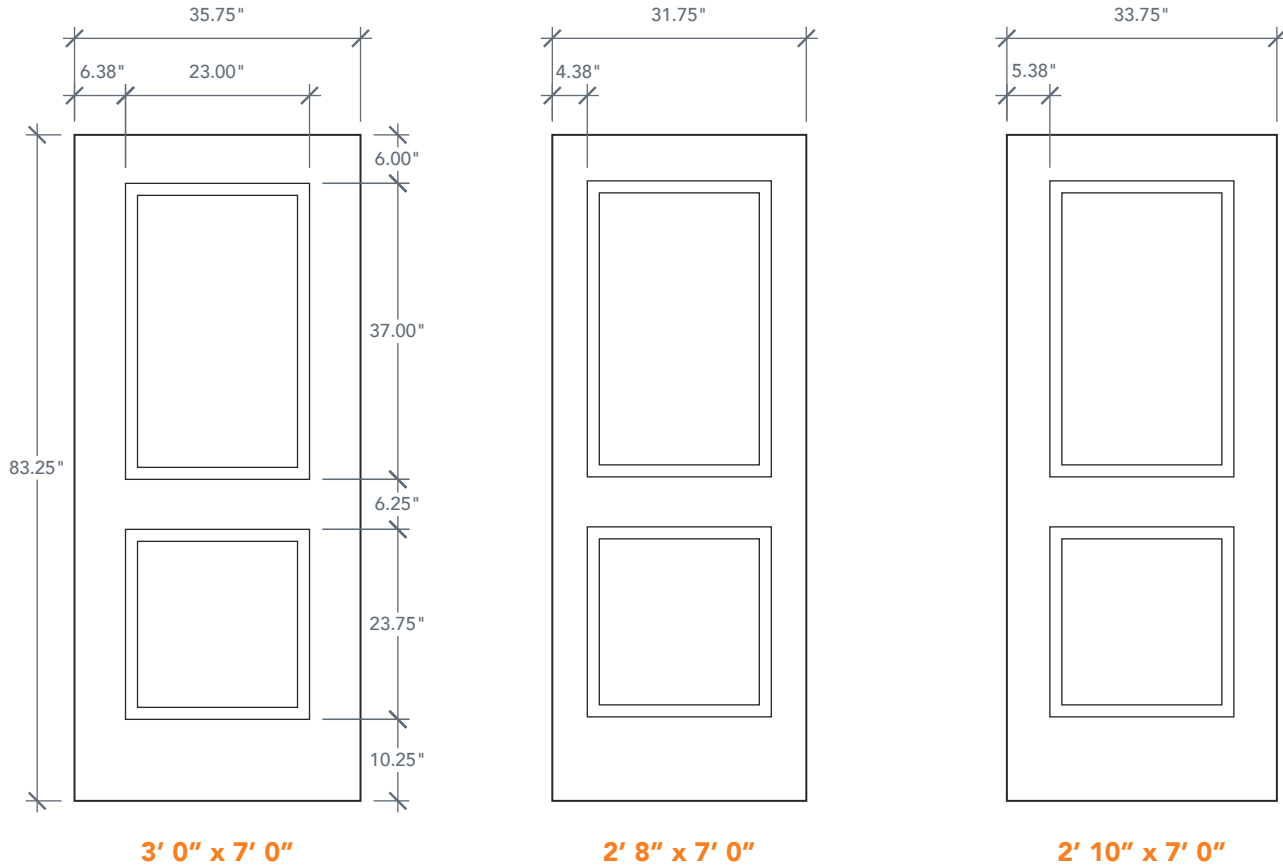

7'0" DRS2270 TWO PANEL DOOR

10" BOTTOM RAIL

SMOOTH SERIES
2024 PLASTPRO SPECBOOK PAGE: 125

AVAILABLE SIZING

ARTWORK SCALE: 1/2"=1'

3' 0" x 7' 0"

2' 8" x 7' 0"

2' 10" x 7' 0"

NOTE: BY REQUEST, DOOR HEIGHT COMES IN VARYING DIMENSIONS TO A MINIMUM OF 83". EXCESS WILL BE TAKEN FROM BOTTOM RAIL. ALL OTHER DIMENSIONS WILL REMAIN THE SAME.

CUTOUTS & GLASS

A = DISTANCE FROM TOP OF DOOR TO TOP OF OPENING