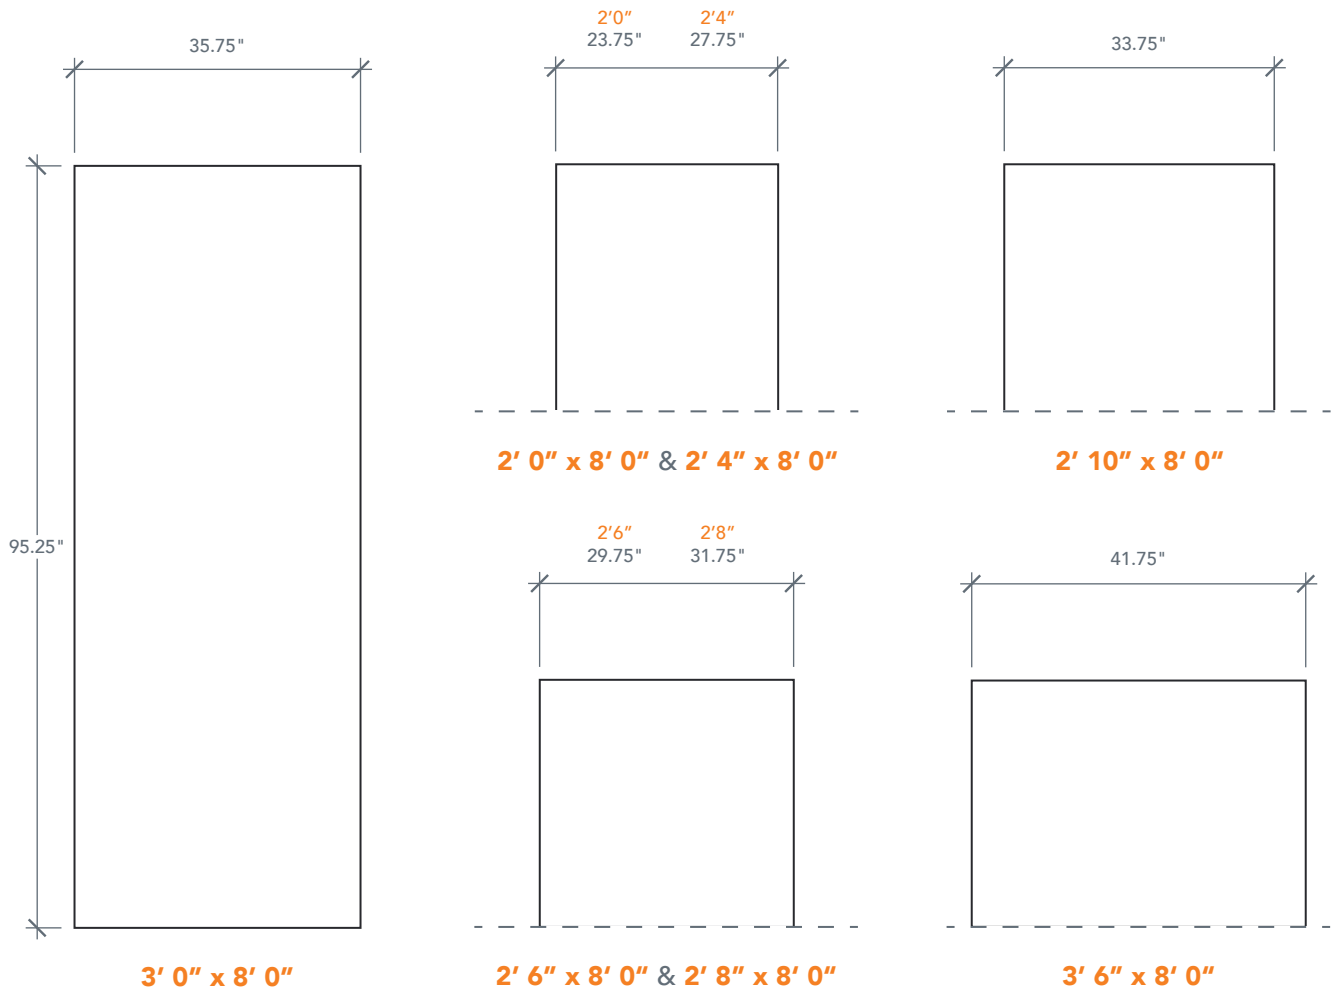

8'0" DRS0080 FLUSH PANEL DOOR

SMOOTH SERIES
2024 PLASTPRO SPECBOOK PAGE: 117

AVAILABLE SIZING

ARTWORK SCALE: 1/2"=1'

NOTE: BY REQUEST, DOOR HEIGHT COMES IN VARYING DIMENSIONS TO A MINIMUM OF 95". EXCESS WILL BE TAKEN FROM BOTTOM RAIL. ALL OTHER DIMENSIONS WILL REMAIN THE SAME.

CUTOUTS & GLASS

FULL LITE	
FL6	
2'6"	Cutout 21" x 81" Glass 20" x 80"
FL8	
2'8"	Cutout 23" x 81"
2'10"	Glass 22" x 80"
3'0"	
A = 6.0"	

A = DISTANCE FROM TOP OF DOOR TO TOP OF OPENING

MATCHING SIDELITES

	SLS0080
	Available Widths: 1' 0" 1' 2"
	Spec Page = 151