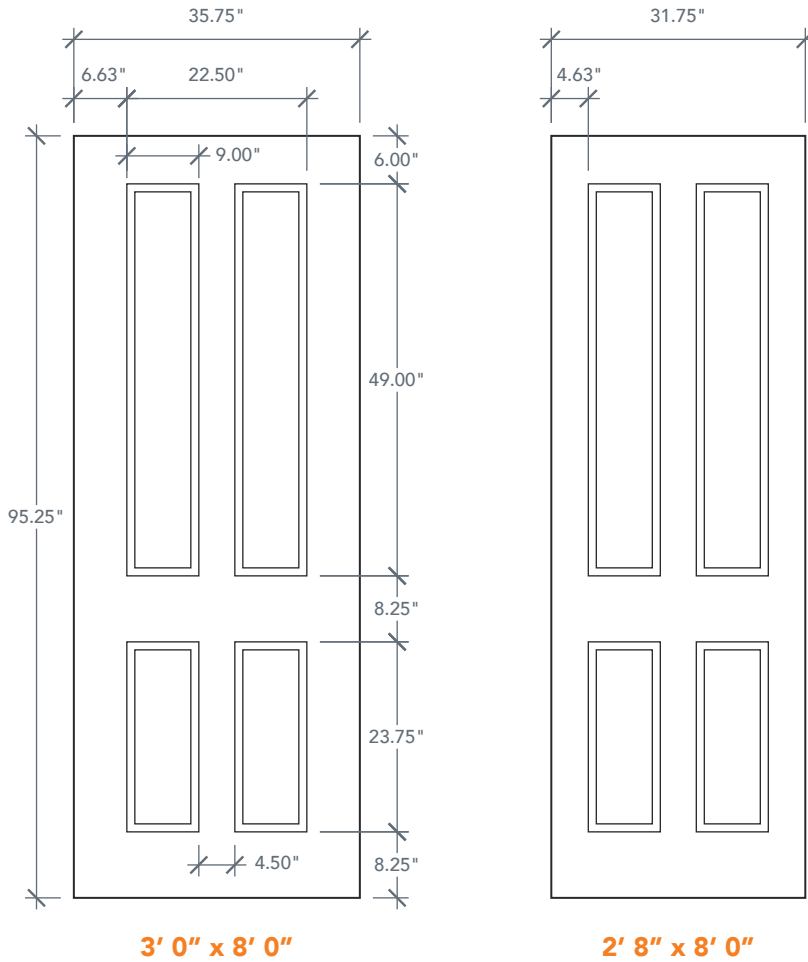

## AVAILABLE SIZING

ARTWORK SCALE: 1/2"=1'

3' 0" x 8' 0"

2' 8" x 8' 0"

NOTE: BY REQUEST, DOOR HEIGHT COMES IN VARYING DIMENSIONS TO A MINIMUM OF 95". EXCESS WILL BE TAKEN FROM BOTTOM RAIL. ALL OTHER DIMENSIONS WILL REMAIN THE SAME.

## CUTOUTS & GLASS

**TWIN LITE**  
341

2'8" Cutout  
3'0" Glass 9" x 49"  
8" x 48"

A = 6.0"

**HALF LITE**  
342

2'8" Cutout  
3'0" Glass 23" x 49"  
22" x 48"

A = 6.0"

**FULL LITE**  
FL8

2'8" Cutout  
3'0" Glass 23" x 81"  
22" x 80"

A = 6.0"

A = DISTANCE FROM TOP OF DOOR TO TOP OF OPENING

## MATCHING SIDELITES

SLG4180

Available Widths:

- 1' 0"
- 1' 2"

Spec Page = 107