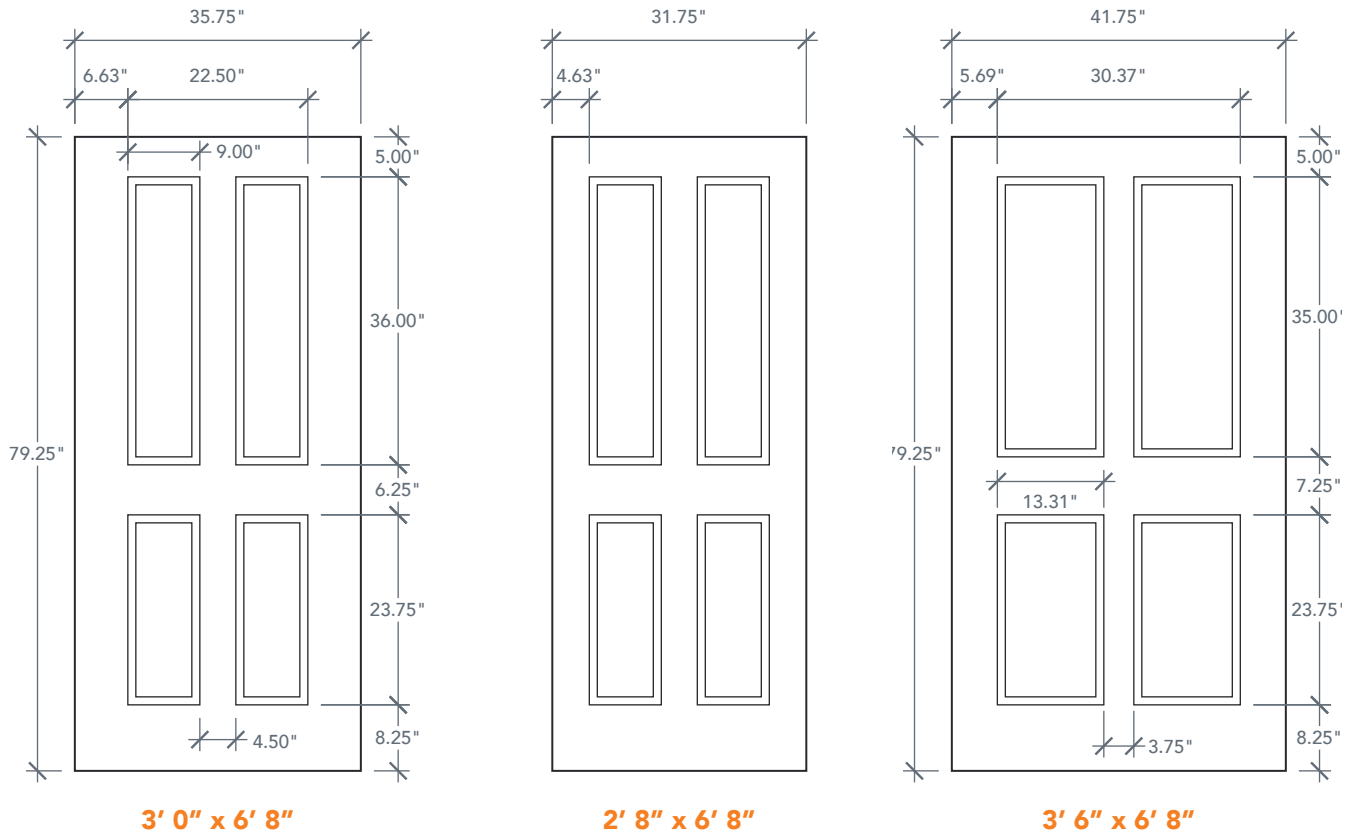

6'8" DRG41 TRUE FOUR PANEL DOOR

OAK SERIES

2024 PLASTPRO SPECBOOK PAGE: 86

AVAILABLE SIZING

ARTWORK SCALE: 1/2"=1'

3' 0" x 6' 8"

2' 8" x 6' 8"

3' 6" x 6' 8"

NOTE: BY REQUEST, DOOR HEIGHT COMES IN VARYING DIMENSIONS TO A MINIMUM OF 79". EXCESS WILL BE TAKEN FROM BOTTOM RAIL. ALL OTHER DIMENSIONS WILL REMAIN THE SAME.

CUTOUTS & GLASS

TWIN LITE	
HL2	
2'6"	Cutout 9" x 37"
2'8"	
2'10"	
3'0"	
	Glass 8" x 36"

A = 5.0"

HALF LITE	
HL4	
2'8"	Cutout 23" x 37"
2'10"	
3'0"	
	Glass 22" x 36"

A = 5.0"

A = DISTANCE FROM TOP OF DOOR TO TOP OF OPENING

MATCHING SIDELITES

SLG60

Available Widths:

- 1' 0"
- 1' 2"

Note: does not match with 3'6" x 6'8"

Spec Page = 109