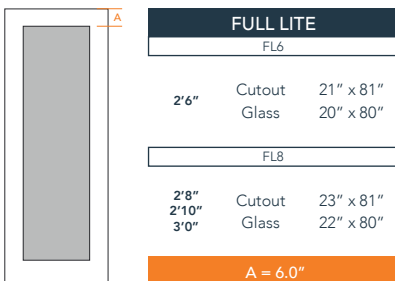

8'0" DRG0080 FLUSH DOOR

OAK SERIES

2024 PLASTPRO SPECBOOK PAGE: 77

AVAILABLE SIZING

ARTWORK SCALE: 1/2"=1'

NOTE: BY REQUEST, DOOR HEIGHT COMES IN VARYING DIMENSIONS TO A MINIMUM OF 95". EXCESS WILL BE TAKEN FROM BOTTOM RAIL. ALL OTHER DIMENSIONS WILL REMAIN THE SAME.

CUTOUTS & GLASS

A = DISTANCE FROM TOP OF DOOR TO TOP OF OPENING

MATCHING SIDELITES