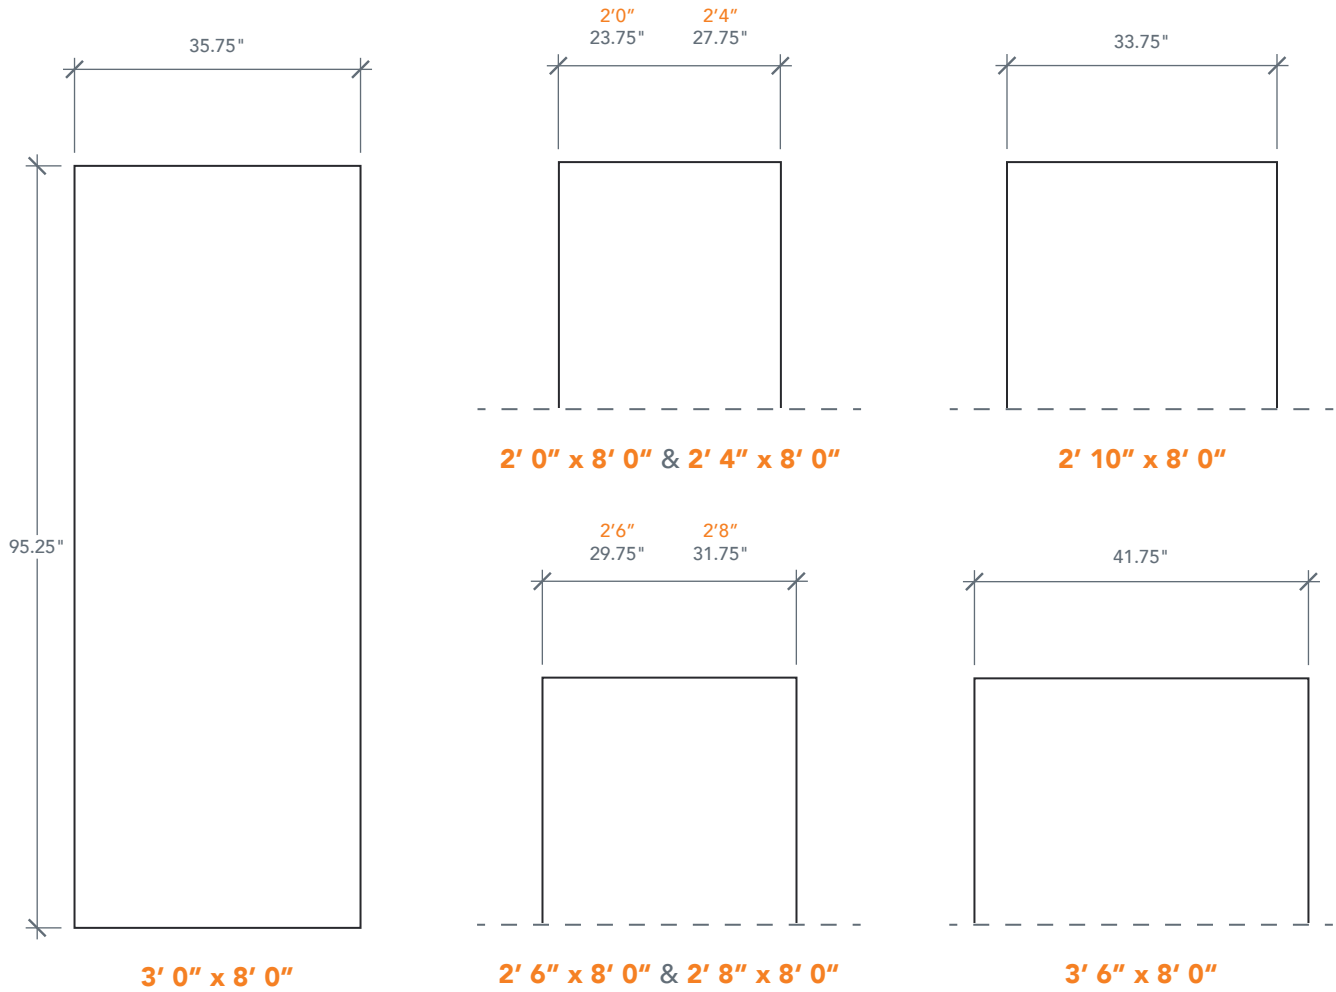

8'0" DRG0080 FLUSH DOOR

OAK SERIES

2024 PLASTPRO SPECBOOK PAGE: 77

AVAILABLE SIZING

ARTWORK SCALE: 1/2"=1'

NOTE: BY REQUEST, DOOR HEIGHT COMES IN VARYING DIMENSIONS TO A MINIMUM OF 95". EXCESS WILL BE TAKEN FROM BOTTOM RAIL. ALL OTHER DIMENSIONS WILL REMAIN THE SAME.

CUTOUTS & GLASS

A = DISTANCE FROM TOP OF DOOR TO TOP OF OPENING

MATCHING SIDELITES