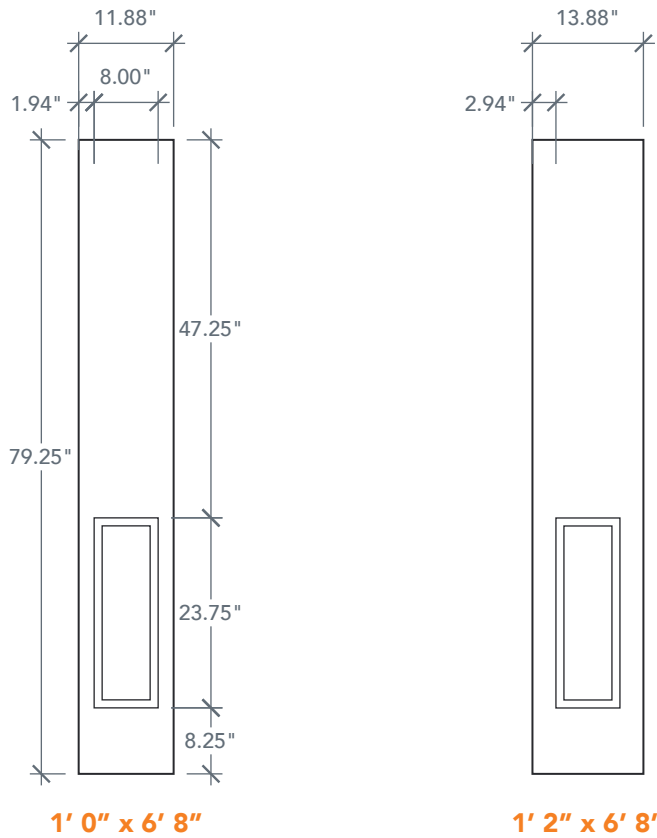

6'8" SLA2B TWO PANEL SIDELITE

RUSTIC SERIES
2024 PLASTPRO SPECBOOK PAGE: 59

AVAILABLE SIZING

ARTWORK SCALE: 1/2"=1'

1' 0" x 6' 8"

1' 2" x 6' 8"

NOTE: BY REQUEST, SIDELITE HEIGHT COMES IN VARYING DIMENSIONS TO A MINIMUM OF 79". EXCESS WILL BE TAKEN FROM BOTTOM RAIL. ALL OTHER DIMENSIONS WILL REMAIN THE SAME.

CUTOUTS & GLASS

A = DISTANCE FROM TOP OF DOOR TO TOP OF OPENING

MATCHING DOORS

DRA2B
Available Widths:
2' 10"

Spec Page = 55

DRA2D
Available Widths:
3' 0"
3' 6"

Spec Page = 56