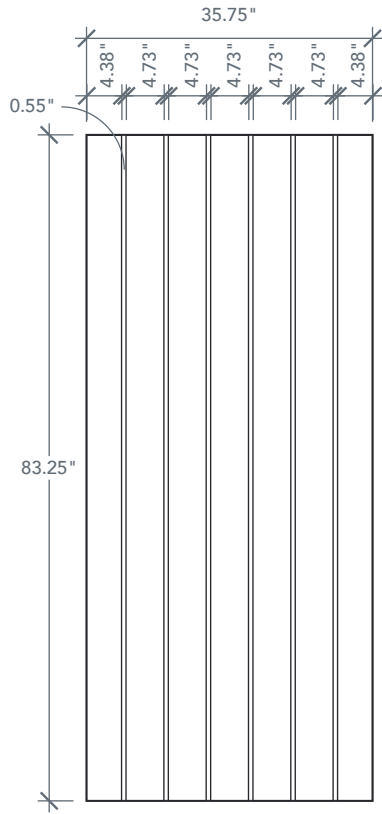

# 7'0" DRATP70 TRUE PLANK DOOR

SQUARE TOP

RUSTIC SERIES  
2024 PLASTPRO SPECBOOK PAGE: 48

## AVAILABLE SIZING

ARTWORK SCALE: 1/2"=1'

**3' 0" x 7' 0"**

NOTE: BY REQUEST, DOOR HEIGHT COMES IN VARYING DIMENSIONS TO A MINIMUM OF 83". EXCESS WILL BE TAKEN FROM BOTTOM RAIL. ALL OTHER DIMENSIONS WILL REMAIN THE SAME.