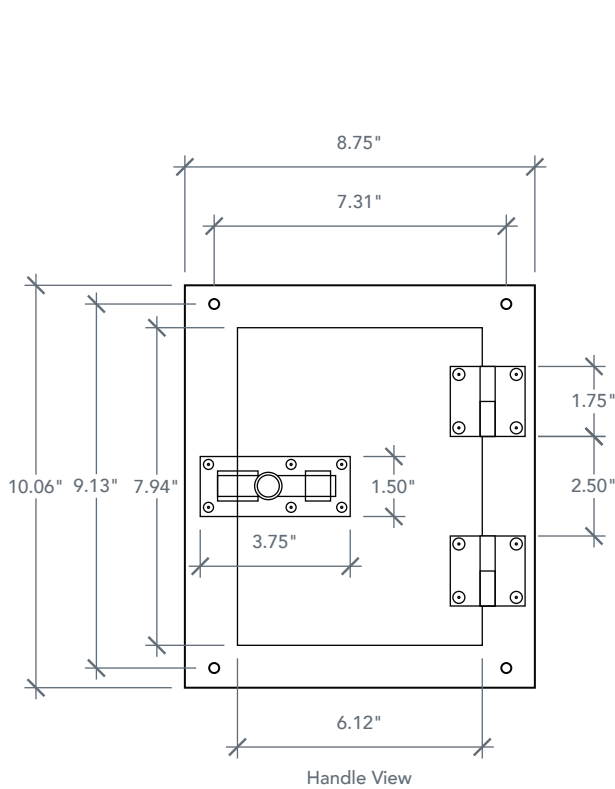

ACCESSORY DIMENSIONS

ARTWORK NOT TO SCALE

ACCESSORY INFO

Pieces in Set: 3

Internal Frame - 8 3/4" x 10 1/16"

External Frame - 8 1/8" x 10"

Grill - 12" x 15 1/4"

Glass Type:

Clear

Door Cutout:

7" x 9"

Matching Doors:

DRA2A | Spec Page 53

DRA2B | Spec Page 55

DRA2D | Spec Page 56

DRA2R80 | Spec Page 58