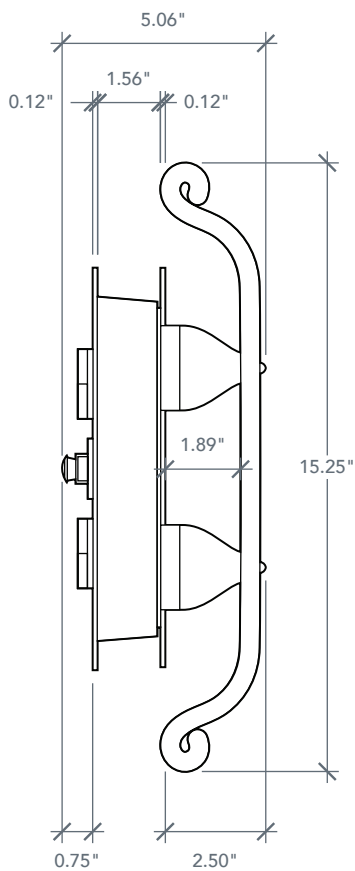

ACCESSORY DIMENSIONS

ARTWORK NOT TO SCALE

ACCESSORY INFO

Pieces in Set: 3

Internal Frame - 8 3/4" x 10 1/16"

External Frame - 8 1/8" x 10"

Grill - 12" x 15 1/4"

Glass Type:

Clear

Door Cutout:

7" x 9"

Matching Doors:

DRA2A | Spec Page 53

DRA2B | Spec Page 55

DRA2D | Spec Page 56

DRA2R80 | Spec Page 58