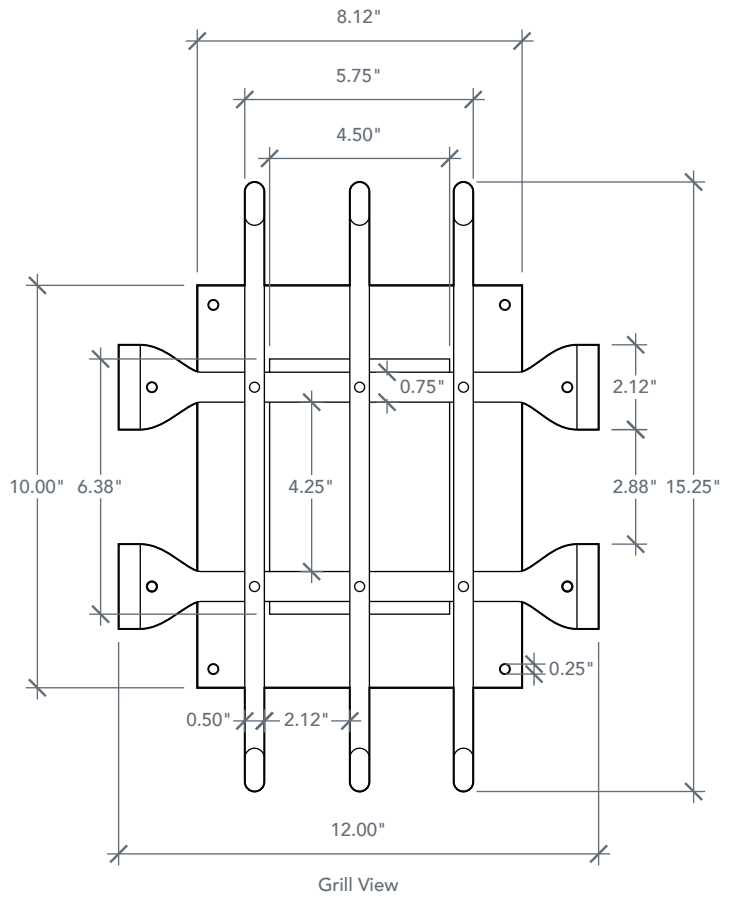

ACCESSORY DIMENSIONS

ARTWORK NOT TO SCALE

ACCESSORY INFO

Pieces in Set: 3

Internal Frame - 8 3/4" x 10 1/16"

External Frame - 8 1/8" x 10"

Grill - 12" x 15 1/4"

Glass Type:

Clear

Door Cutout:

7" x 9"

Matching Doors:

DRA2A | Spec Page 53

DRA2B | Spec Page 55

DRA2D | Spec Page 56

DRA2R80 | Spec Page 58