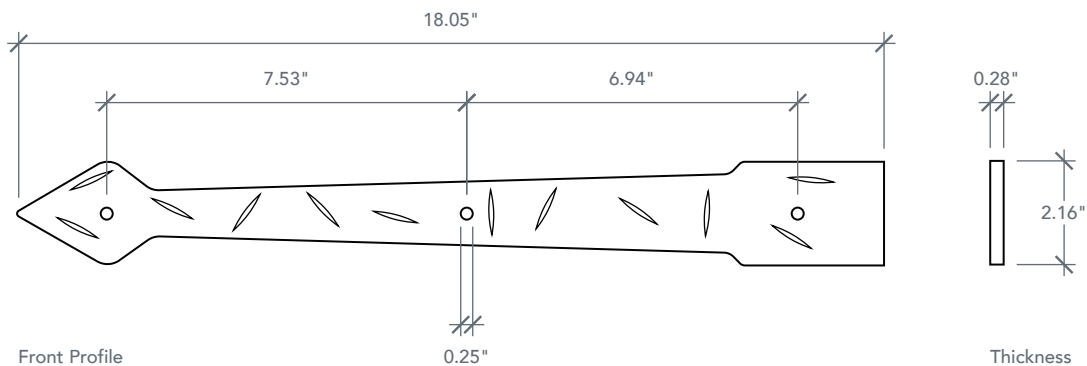

# 18" ACCHGSTP18 HINGE STRAP

WROUGHT IRON

RUSTIC SERIES

2024 PLASTPRO SPECBOOK PAGE: 60

## ACCESSORY DIMENSIONS

ARTWORK SCALE: 3"=1'

## ACCESSORY INFO

**Pieces in Set: 10**  
18" Hinge Strap (x3)

**Matching Doors:**  
Rustic Door Series