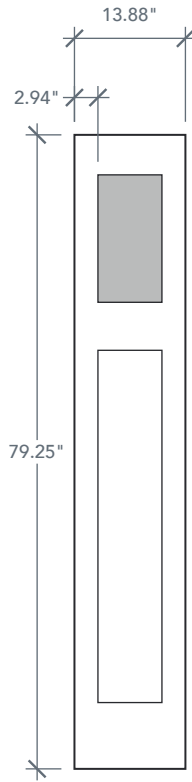

AVAILABLE SIZING

ARTWORK SCALE: 1/2"=1'

1' 0" x 6' 8"

1' 2" x 6' 8"

Glass Measurements

NOTE: BY REQUEST, SIDELITE HEIGHT COMES IN VARYING DIMENSIONS TO A MINIMUM OF 79". EXCESS WILL BE TAKEN FROM BOTTOM RAIL. ALL OTHER DIMENSIONS WILL REMAIN THE SAME.

MATCHING DOORS

DRS3F
Available Widths:
2' 8"
2' 10"
3' 0"

Spec Page = 25

DRS3SL
Available Widths:
2' 8"
2' 10"
3' 0"

Spec Page = 27