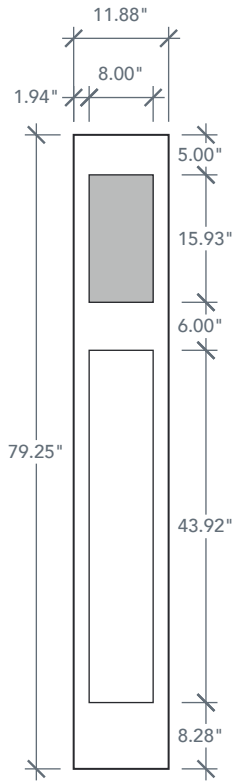

AVAILABLE SIZING

ARTWORK SCALE: 1/2"=1'

1' 0" x 6' 8"

1' 2" x 6' 8"

Glass Measurements

NOTE: BY REQUEST, SIDELITE HEIGHT COMES IN VARYING DIMENSIONS TO A MINIMUM OF 79". EXCESS WILL BE TAKEN FROM BOTTOM RAIL. ALL OTHER DIMENSIONS WILL REMAIN THE SAME.

MATCHING DOORS

DRS3F
Available Widths:
2' 8"
2' 10"
3' 0"

Spec Page = 25

DRS3SL
Available Widths:
2' 8"
2' 10"
3' 0"

Spec Page = 27