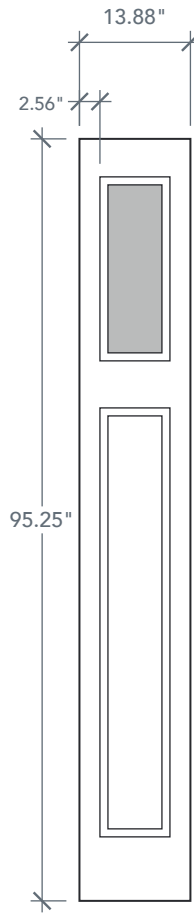

**AVAILABLE SIZING**

ARTWORK SCALE: 1/2"=1'

**1' 0" x 8' 0"**

**1' 2" x 8' 0"**

**Glass Measurements**

NOTE: BY REQUEST, SIDELITE HEIGHT COMES IN VARYING DIMENSIONS TO A MINIMUM OF 95". EXCESS WILL BE TAKEN FROM BOTTOM RAIL. ALL OTHER DIMENSIONS WILL REMAIN THE SAME.

**MATCHING DOOR**

**DRS3C80**

Available Widths:  
3' 0"

Spec Page = 24