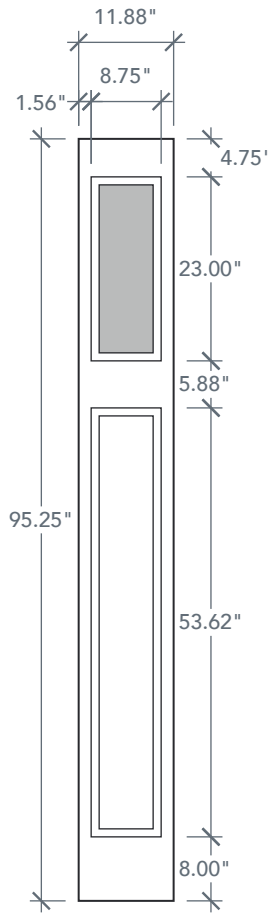

**AVAILABLE SIZING**

ARTWORK SCALE: 1/2"=1'

**1' 0" x 8' 0"**

**1' 2" x 8' 0"**

**Glass Measurements**

NOTE: BY REQUEST, SIDELITE HEIGHT COMES IN VARYING DIMENSIONS TO A MINIMUM OF 95". EXCESS WILL BE TAKEN FROM BOTTOM RAIL. ALL OTHER DIMENSIONS WILL REMAIN THE SAME.

**MATCHING DOOR**

**DRS3C80**

Available Widths:  
3' 0"

Spec Page = 24