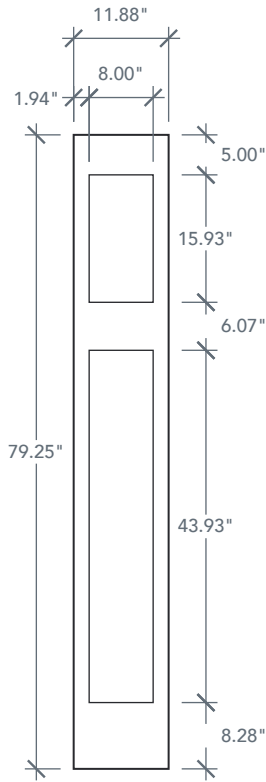

AVAILABLE SIZING

ARTWORK SCALE: 1/2"=1'

1' 0" x 6' 8"

1' 2" x 6' 8"

NOTE: BY REQUEST, SIDELITE HEIGHT COMES IN VARYING DIMENSIONS TO A MINIMUM OF 79". EXCESS WILL BE TAKEN FROM BOTTOM RAIL. ALL OTHER DIMENSIONS WILL REMAIN THE SAME.

MATCHING DOORS

DRF3F

Available Widths:

- 2' 8"
- 2' 10"
- 3' 0"

Spec Page = 25

DRF3SL

Available Widths:

- 2' 8"
- 2' 10"
- 3' 0"

Spec Page = 27