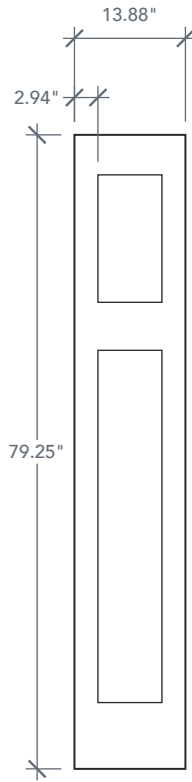

AVAILABLE SIZING

ARTWORK SCALE: 1/2"=1'

1' 0" x 6' 8"

1' 2" x 6' 8"

NOTE: BY REQUEST, SIDELITE HEIGHT COMES IN VARYING DIMENSIONS TO A MINIMUM OF 79". EXCESS WILL BE TAKEN FROM BOTTOM RAIL. ALL OTHER DIMENSIONS WILL REMAIN THE SAME.

MATCHING DOORS

DRF3F

Available Widths:

- 2' 8"
- 2' 10"
- 3' 0"

Spec Page = 25

DRF3SL

Available Widths:

- 2' 8"
- 2' 10"
- 3' 0"

Spec Page = 27